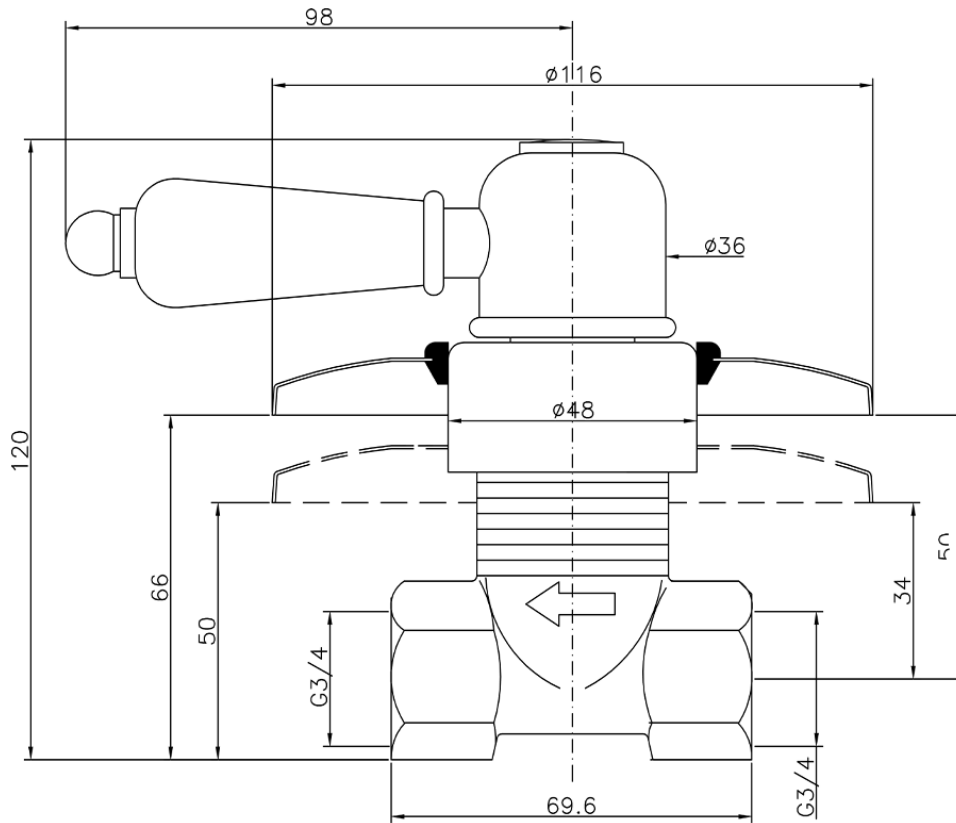

Concealed stop valve CROISSETTE_CS000313

CS000313

<https://en.huberitalia.com/concealed-stop-valve-croisette-cs000313>

2024-11-15