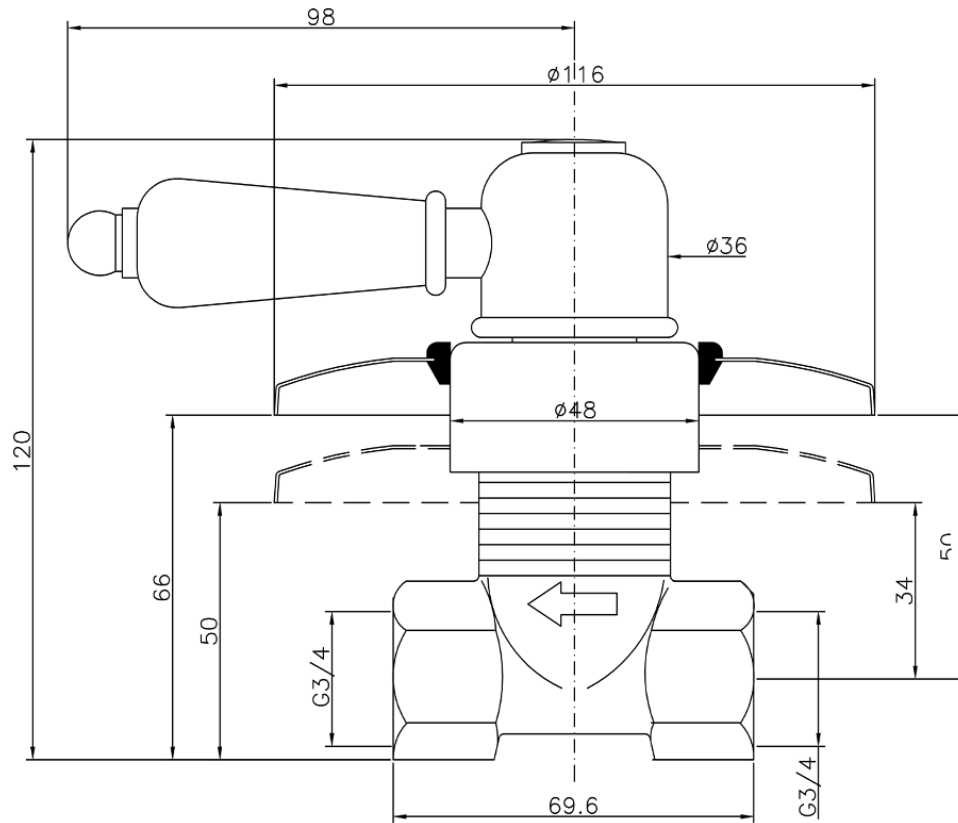

Concealed stop valve CROISSETTE_CS000313

CS000313

<https://en.huberitalia.com/concealed-stop-valve-croisette-cs000313>

2024-11-15