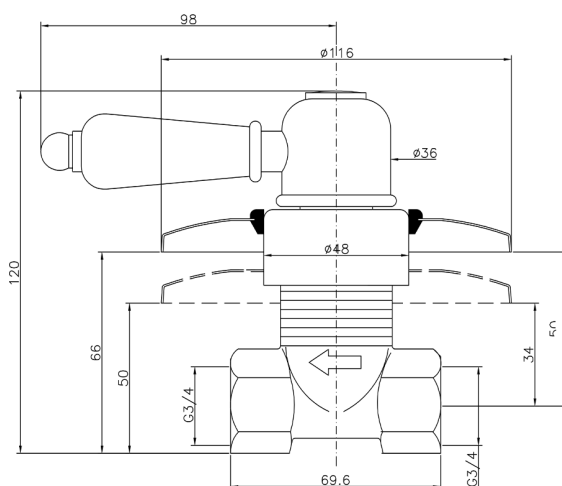

AVAILABLE FINISHINGS

- **21** 21 Chrome
- **27** 27 Old Bronze
- **2G** 2G Antique Gold
- **2W** 2W Brushed Gold