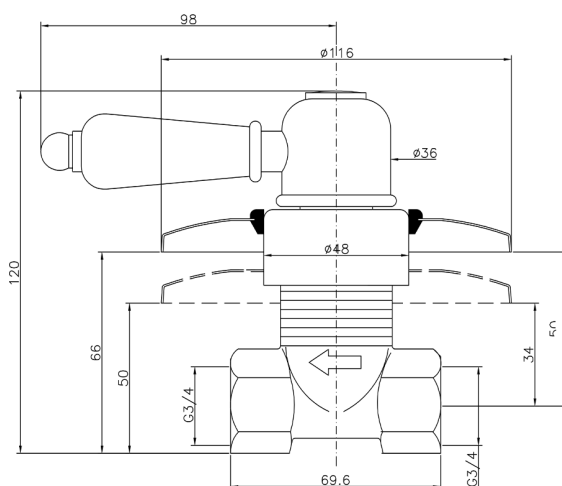

Concealed stop valve CROISSETTE_CS000313

MODEL **CS000313**

Concealed stop valve, 3/4" D outlet

AVAILABLE FINISHINGS

- 
21 21 Chrome
- 
27 27 Old Bronze
- 
2G 2G Antique Gold
- 
2W 2W Brushed Gold

CHARACTERISTICS