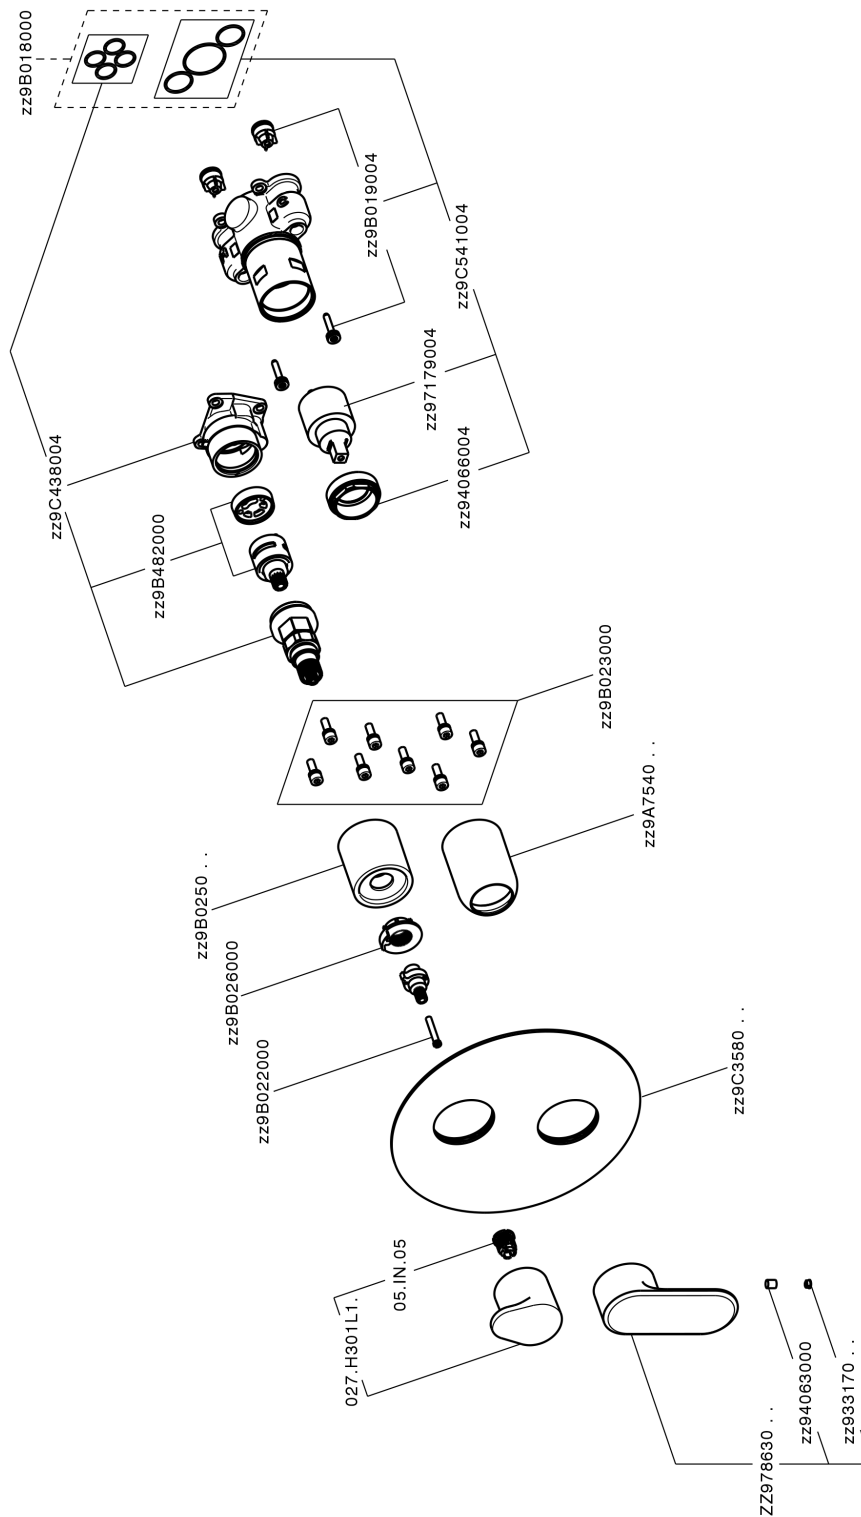

## Exposed part for Single Lever One Box Valve ONE BOX\_LY0BM030

MODEL **LY0BM030**

Exposed part for Single Lever One Box Valve, with 2-3 outlet diverter, Minimum depth of installation: 67 mm, without concealed part, for items ZB00B030-ZB00B031

### CHARACTERISTICS

Cartridge Spare Parts **ZZ97179000**

**35 mm Cartridge**

Installation **Concealed**

Required concealed parts **ZB00B031**

**ZB00B030**

## Exposed part for Single Lever One Box Valve ONE BOX\_LY0BM030

LY0BM030

<https://en.huberitalia.com/exposed-part-for-single-lever-one-box-valve-one-box-ly0bm030>

### AVAILABLE FINISHINGS

**04** 04 Without finishing