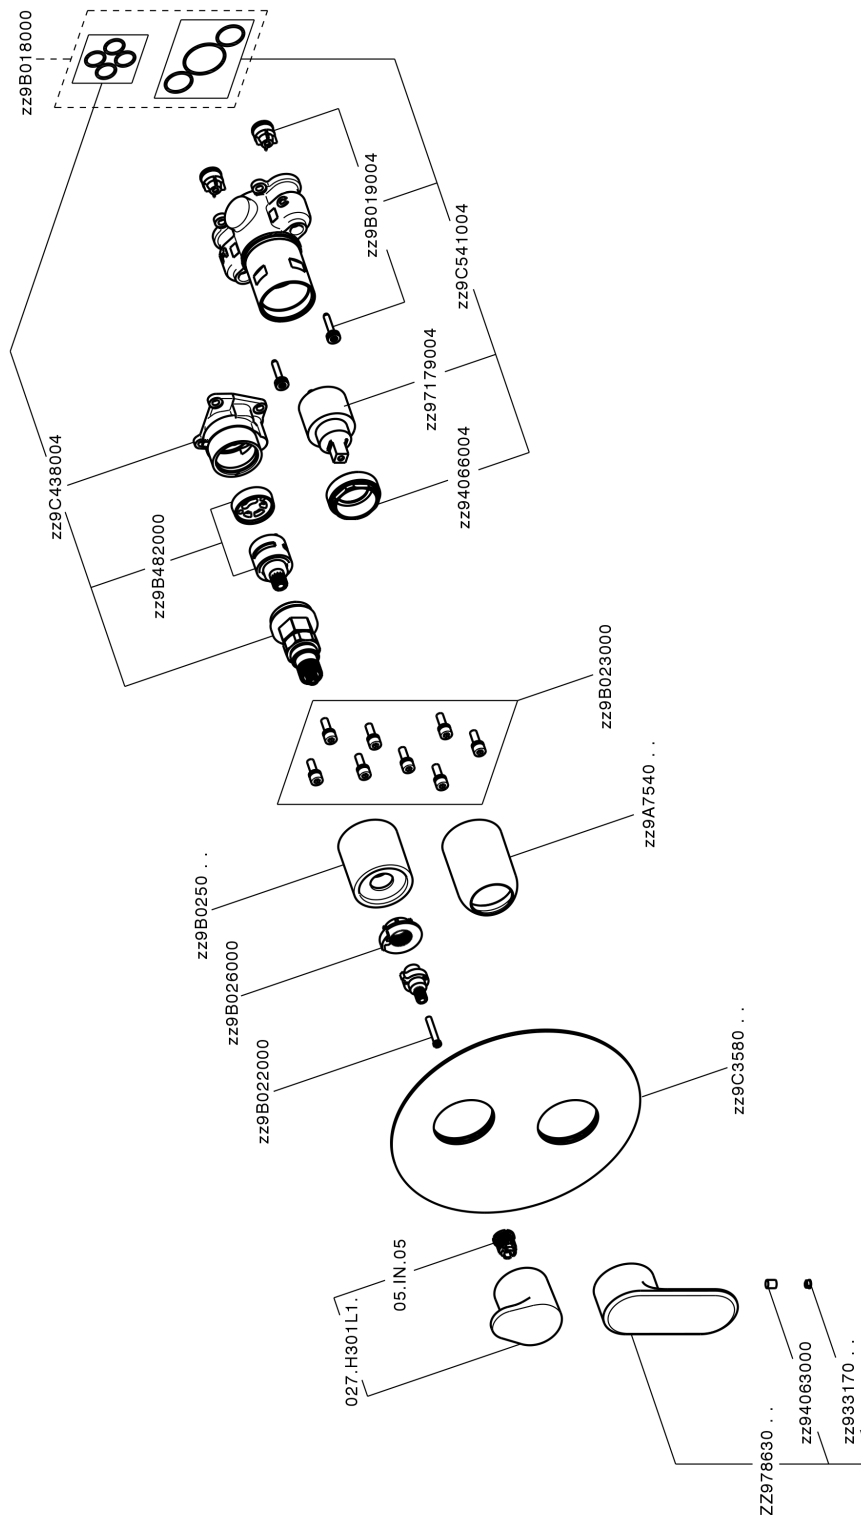

## Exposed part for Single Lever One Box Valve ONE BOX\_LY0BM030

MODEL **LY0BM030**

Exposed part for Single Lever One Box Valve, with 2-3 outlet diverter, Minimum depth of installation: 67 mm, without concealed part, for items ZB00B030-ZB00B031

### CHARACTERISTICS

Cartridge Spare Parts **ZZ97179000**

**35 mm Cartridge**

Installation **Concealed**

Required concealed parts **ZB00B031**

**ZB00B030**

## Exposed part for Single Lever One Box Valve ONE BOX\_LY0BM030

LY0BM030

<https://en.huberitalia.com/exposed-part-for-single-lever-one-box-valve-one-box-ly0bm030>

## One Box Universal Concealed Part ONE BOX\_ZB00B031

MODEL **ZB00B031**

One Box Universal Concealed Part, for 1 or 2 or 3 outlet thermostatic or single lever, without trim kit, with noise reducers, with sealing gasket