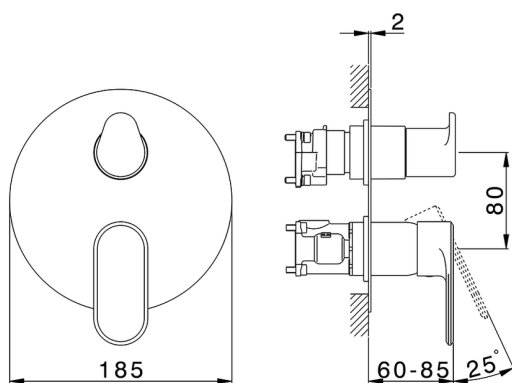

## Exposed part for Single Lever One Box Valve ONE BOX\_LY0BM030

MODEL **LY0BM030**

Exposed part for Single Lever One Box Valve, with 2-3 outlet diverter, Minimum depth of installation: 67 mm, without concealed part, for items ZB00B030-ZB00B031

### CHARACTERISTICS

Cartridge Spare Parts **ZZ97179000**

**35 mm Cartridge**

Installation **Concealed**

Required concealed parts **ZB00B031**

**ZB00B030**