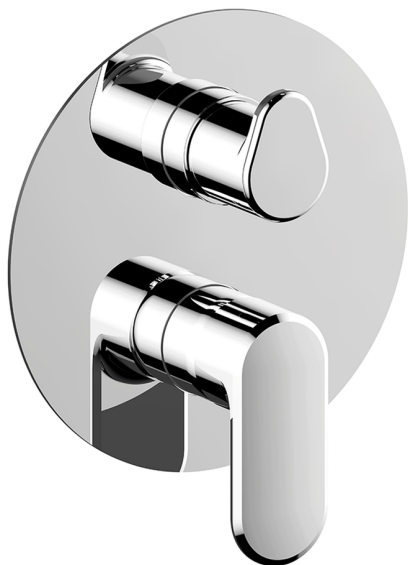

## Exposed part for Single Lever One Box Valve ONE BOX\_LY0BM030

MODEL **LY0BM030**

Exposed part for Single Lever One Box Valve, with 2-3 outlet diverter, Minimum depth of installation: 67 mm, without concealed part, for items ZB00B030-ZB00B031

### CHARACTERISTICS

Cartridge Spare Parts **ZZ97179000**

**35 mm Cartridge**

Installation **Concealed**

Required concealed parts **ZB00B031**

**ZB00B030**

## Exposed part for Single Lever One Box Valve ONE BOX\_LY0BM030

LY0BM030

<https://en.huberitalia.com/exposed-part-for-single-lever-one-box-valve-one-box-ly0bm030>

## One Box Universal Concealed Part ONE BOX\_ZB00B031

MODEL **ZB00B031**

One Box Universal Concealed Part, for 1 or 2 or 3 outlet thermostatic or single lever, without trim kit, with noise reducers, with sealing gasket