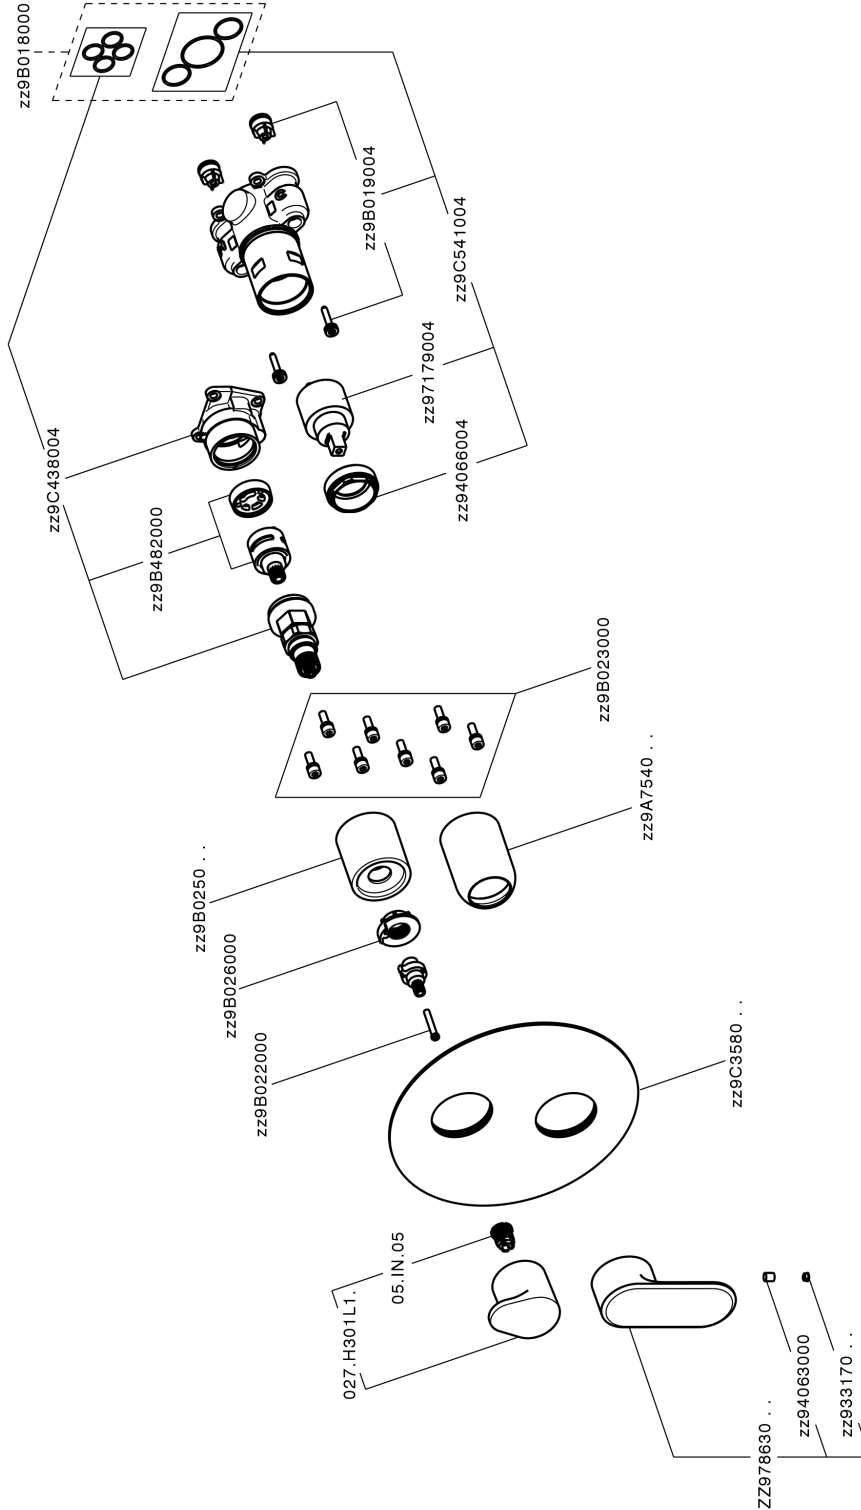

Exposed part for Single Lever One Box Valve ONE BOX_LY0BM030

MODEL **LY0BM030**

Exposed part for Single Lever One Box Valve, with 2-3 outlet diverter, Minimum depth of installation: 67 mm, without concealed part, for items ZB00B030-ZB00B031

AVAILABLE FINISHINGS

-  **21** 21 Chrome
-  **2B** 2B Polished Nickel
-  **2F** 2F Brushed Nickel
-  **40** 40 Matt Black
-  **4Q** 4Q Matt White

CHARACTERISTICS

Cartridge Spare Parts **ZZ97179000**

35 mm Cartridge

Installation **Concealed**

Required concealed parts **ZB00B031**

ZB00B030

Exposed part for Single Lever One Box Valve ONE BOX_LY0BM030

LY0BM030

<https://en.huberitalia.com/exposed-part-for-single-lever-one-box-valve-one-box-ly0bm030>

One Box Universal Concealed Part ONE BOX_ZB00B031

MODEL **ZB00B031**

One Box Universal Concealed Part, for 1 or 2 or 3 outlet thermostatic or single lever, without trim kit, with noise reducers, with sealing gasket