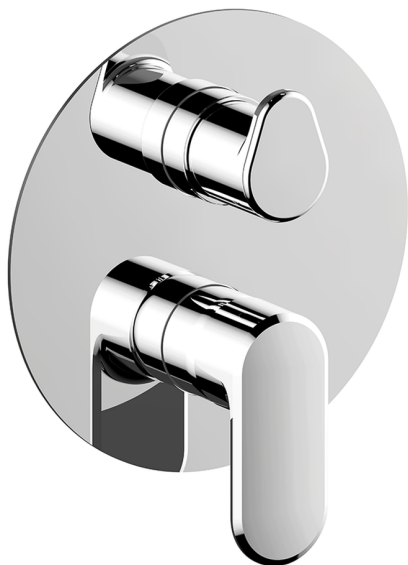

Exposed part for Single Lever One Box Valve ONE BOX_LY0BM030

MODEL **LY0BM030**

Exposed part for Single Lever One Box Valve, with 2-3 outlet diverter, Minimum depth of installation: 67 mm, without concealed part, for items ZB00B030-ZB00B031

AVAILABLE FINISHINGS

-  **21** 21 Chrome
-  **2B** 2B Polished Nickel
-  **2F** 2F Brushed Nickel
-  **40** 40 Matt Black
-  **4Q** 4Q Matt White

CHARACTERISTICS

Cartridge Spare Parts **ZZ97179000**

35 mm Cartridge

Installation **Concealed**

Required concealed parts **ZB00B031**

ZB00B030

Exposed part for Single Lever One Box Valve ONE BOX_LY0BM030

LY0BM030

<https://en.huberitalia.com/exposed-part-for-single-lever-one-box-valve-one-box-ly0bm030>

One Box Universal Concealed Part ONE BOX_ZB00B031

MODEL **ZB00B031**

One Box Universal Concealed Part, for 1 or 2 or 3 outlet thermostatic or single lever, without trim kit, with noise reducers, with sealing gasket