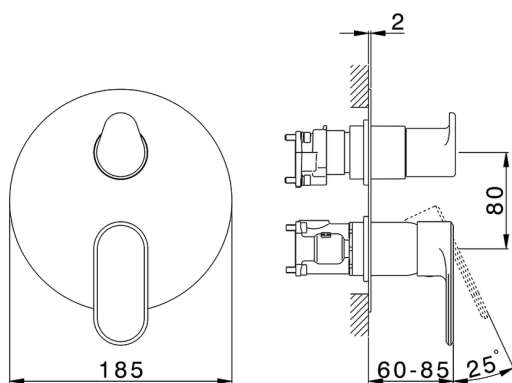

Exposed part for Single Lever One Box Valve ONE BOX_LY0BM030

MODEL **LY0BM030**

Exposed part for Single Lever One Box Valve, with 2-3 outlet diverter, Minimum depth of installation: 67 mm, without concealed part, for items ZB00B030-ZB00B031

AVAILABLE FINISHINGS

-  **21** 21 Chrome
-  **2B** 2B Polished Nickel
-  **2F** 2F Brushed Nickel
-  **40** 40 Matt Black
-  **4Q** 4Q Matt White

CHARACTERISTICS

Cartridge Spare Parts **ZZ97179000**

35 mm Cartridge

Installation **Concealed**

Required concealed parts **ZB00B031**

ZB00B030

Exposed part for Single Lever One Box Valve ONE BOX_LY0BM030

LY0BM030

<https://en.huberitalia.com/exposed-part-for-single-lever-one-box-valve-one-box-ly0bm030>