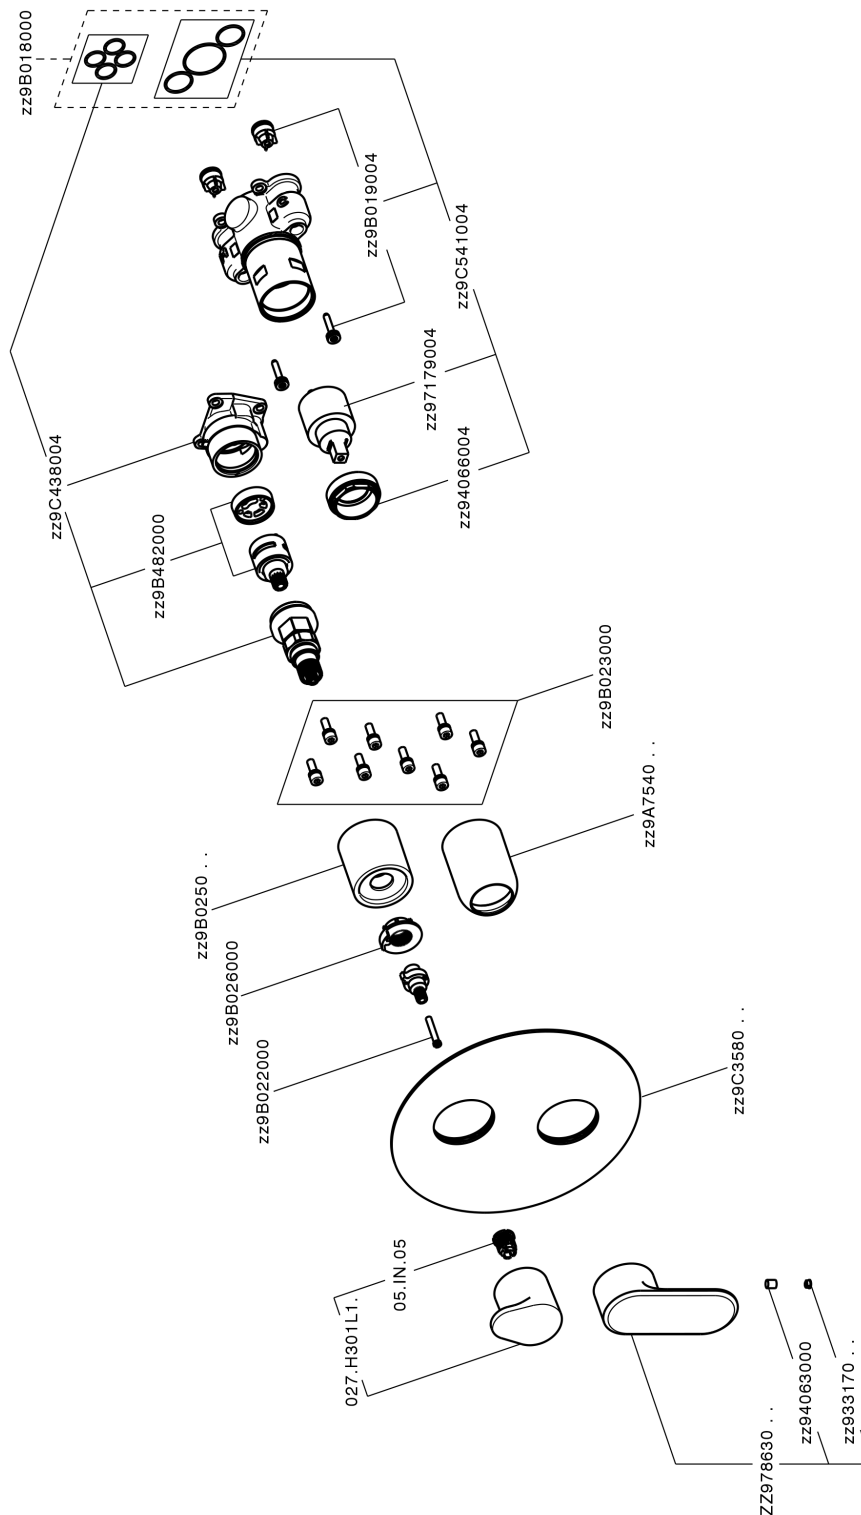

Exposed part for Single Lever One Box Valve ONE BOX_LY0BM030

MODEL **LY0BM030**

Exposed part for Single Lever One Box Valve, with 2-3 outlet diverter, Minimum depth of installation: 67 mm, without concealed part, for items ZB00B030-ZB00B031

AVAILABLE FINISHINGS

-  **21** 21 Chrome
-  **2B** 2B Polished Nickel
-  **2F** 2F Brushed Nickel
-  **40** 40 Matt Black
-  **4Q** 4Q Matt White

CHARACTERISTICS

Cartridge Spare Parts **ZZ97179000**

35 mm Cartridge

Installation **Concealed**

Required concealed parts **ZB00B031**

ZB00B030

Exposed part for Single Lever One Box Valve ONE BOX_LY0BM030

LY0BM030

<https://en.huberitalia.com/exposed-part-for-single-lever-one-box-valve-one-box-ly0bm030>

One Box Universal Concealed Part ONE BOX_ZB00B031

MODEL **ZB00B031**

One Box Universal Concealed Part, for 1 or 2 or 3 outlet thermostatic or single lever, without trim kit, with noise reducers, with sealing gasket