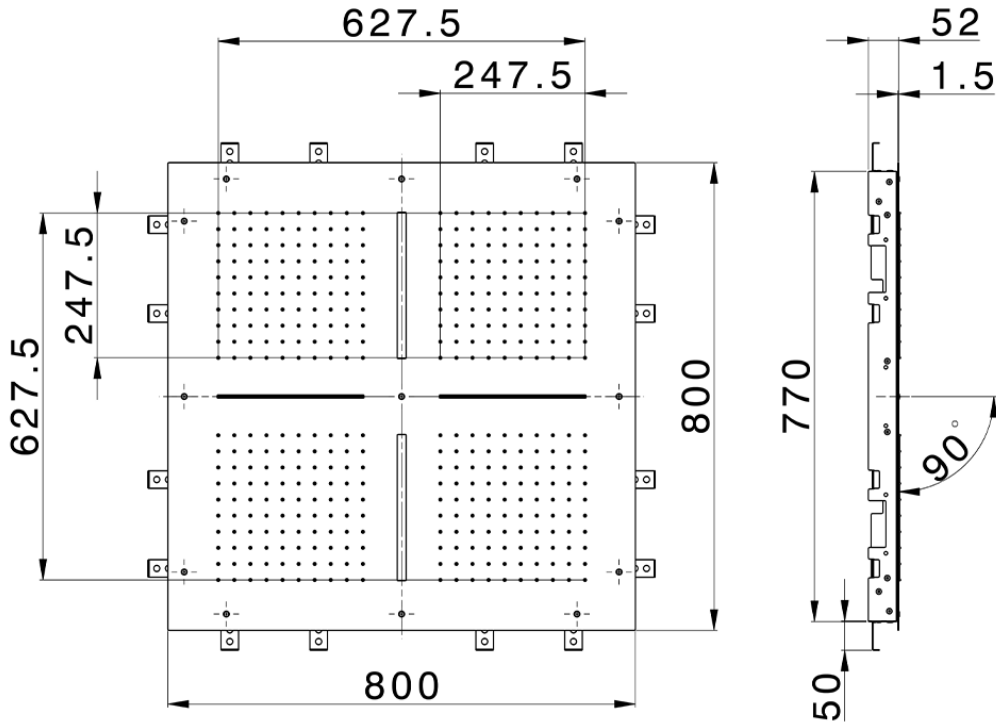

800x800 mm Chromotherapy Ceiling showerhead ZEN\_ZS1C0105

ZS1C0105

<https://en.huberitalia.com/800x800-mm-chromotherapy-ceiling-showerhead-zen-zs1c0105>

2026-04-08