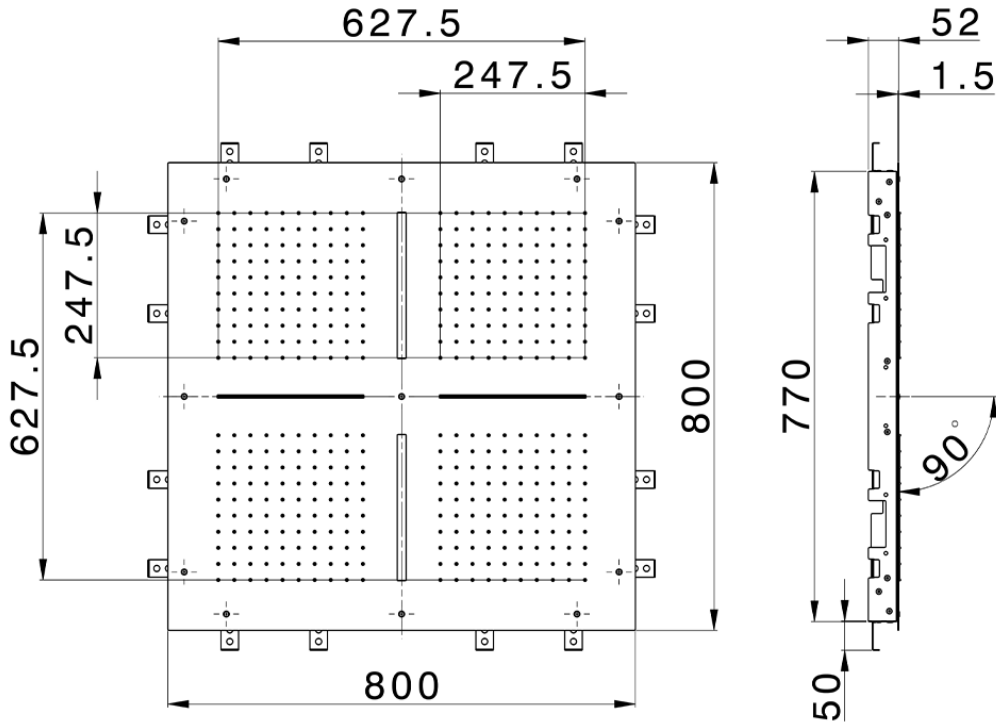

800x800 mm Chromotherapy Ceiling showerhead ZEN_ZS1C0105

ZS1C0105

<https://en.huberitalia.com/800x800-mm-chromotherapy-ceiling-showerhead-zen-zs1c0105>

2026-05-16