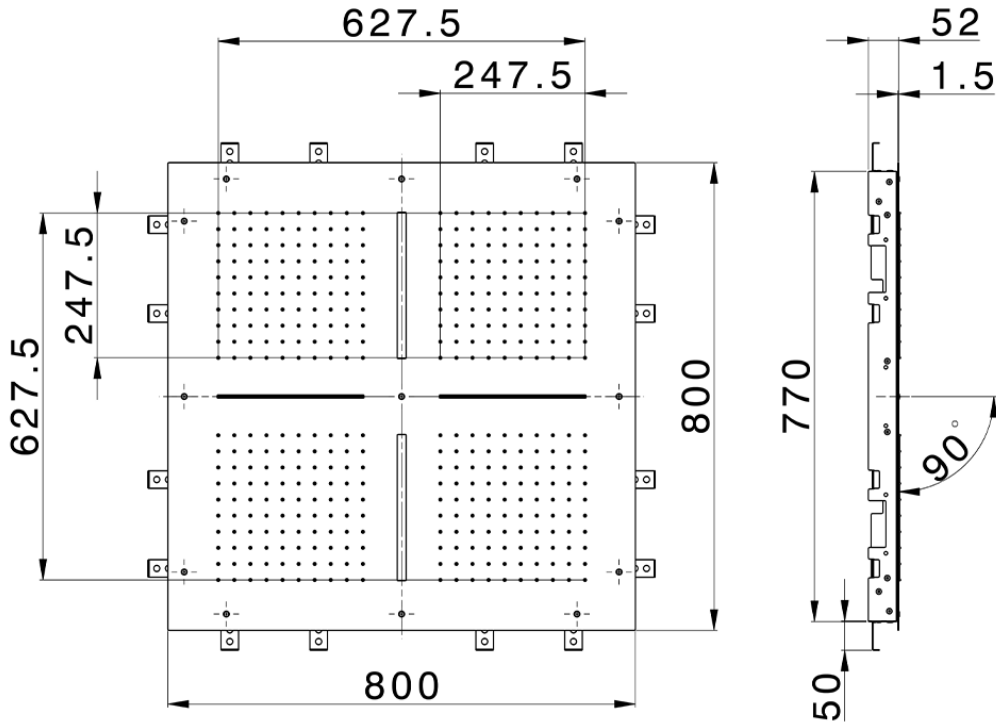

800x800 mm Chromotherapy Ceiling showerhead ZEN_ZS1C0105

ZS1C0105

<https://en.huberitalia.com/800x800-mm-chromotherapy-ceiling-showerhead-zen-zs1c0105>

2026-06-28