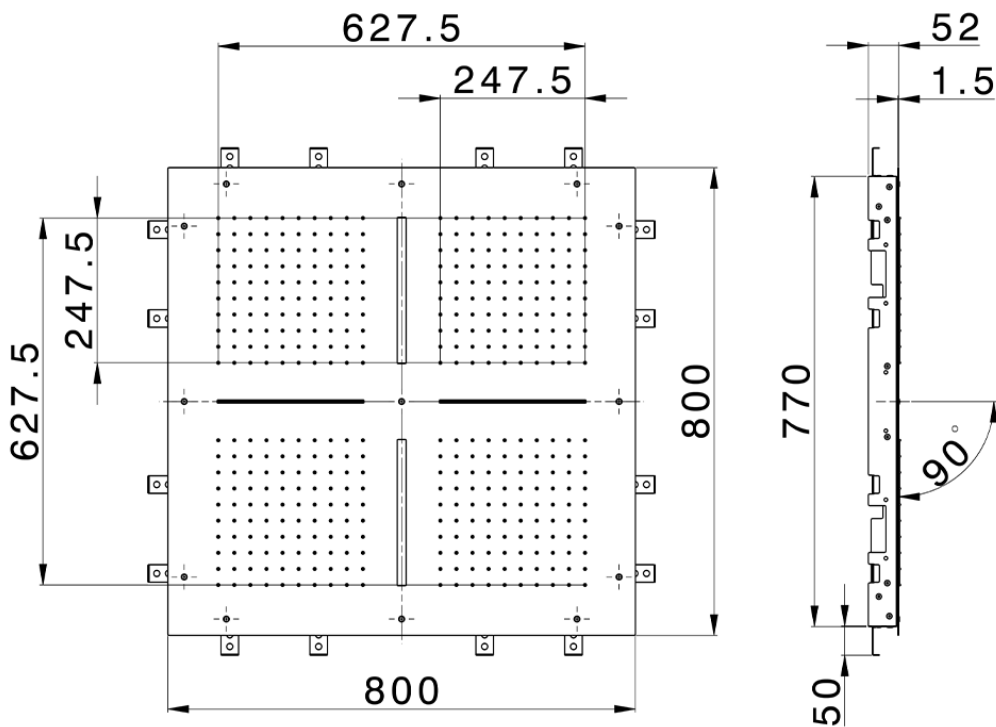

## 800x800 mm Chromotherapy Ceiling showerhead ZEN\_ZS1C0105

ZS1C0105

<https://en.huberitalia.com/800x800-mm-chromotherapy-ceiling-showerhead-zen-zs1c0105>

2026-06-13