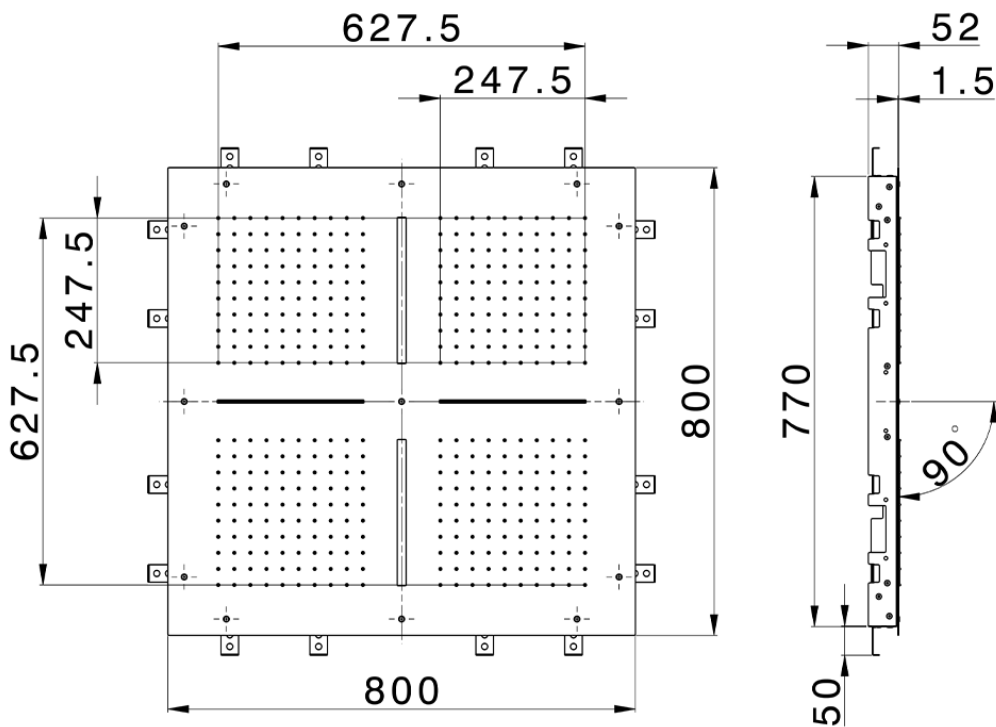

800x800 mm Chromotherapy Ceiling showerhead ZEN_ZS1C0105

ZS1C0105

<https://en.huberitalia.com/800x800-mm-chromotherapy-ceiling-showerhead-zen-zs1c0105>

2026-06-10