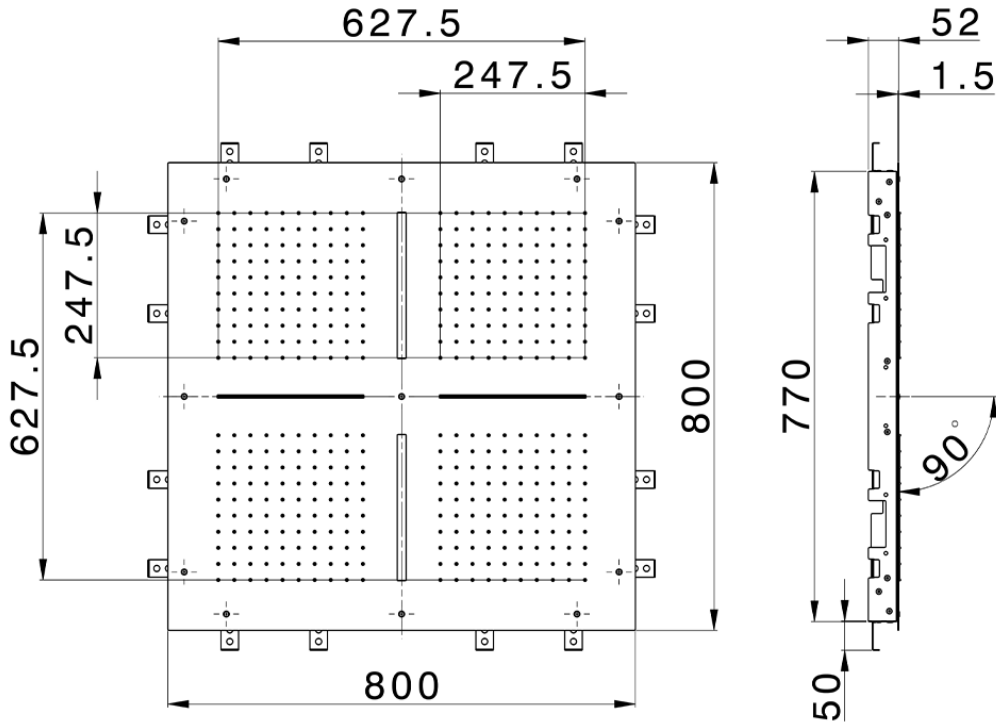

800x800 mm Chromotherapy Ceiling showerhead ZEN_ZS1C0105

ZS1C0105

<https://en.huberitalia.com/800x800-mm-chromotherapy-ceiling-showerhead-zen-zs1c0105>

2026-06-06