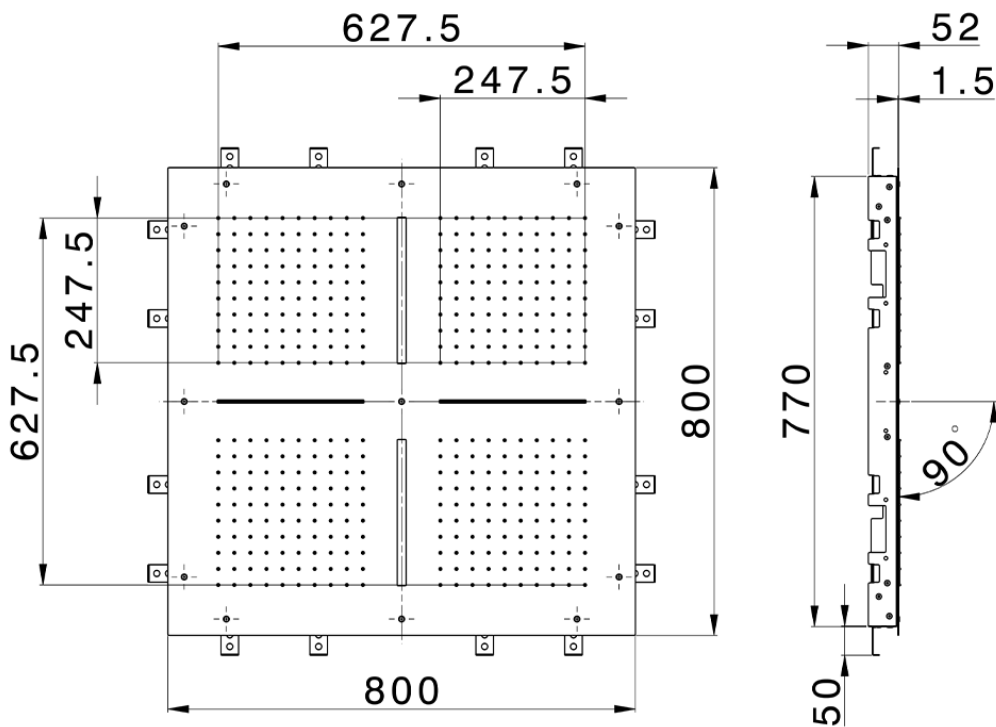

800x800 mm Chromotherapy Ceiling showerhead ZEN_ZS1C0105

ZS1C0105

<https://en.huberitalia.com/800x800-mm-chromotherapy-ceiling-showerhead-zen-zs1c0105>

2026-04-10