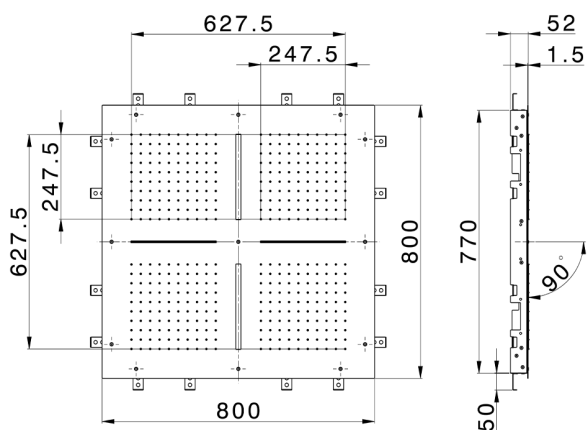

800x800 mm Chromotherapy Ceiling showerhead ZEN_ZS1C0105

MODEL **ZS1C0105**

800x800 mm Chromotherapy Ceiling showerhead, 4 rain functions, 2 waterfalls, chromotherapy functions, built-in control included, Stainless Steel AISI 304

AVAILABLE FINISHINGS

- **D1** D1 Brushed Inox
- **40** 40 Matt Black
- **4Q** 4Q Matt White
- **D2** D2 Polished Inox

CHARACTERISTICS

2026-05-16