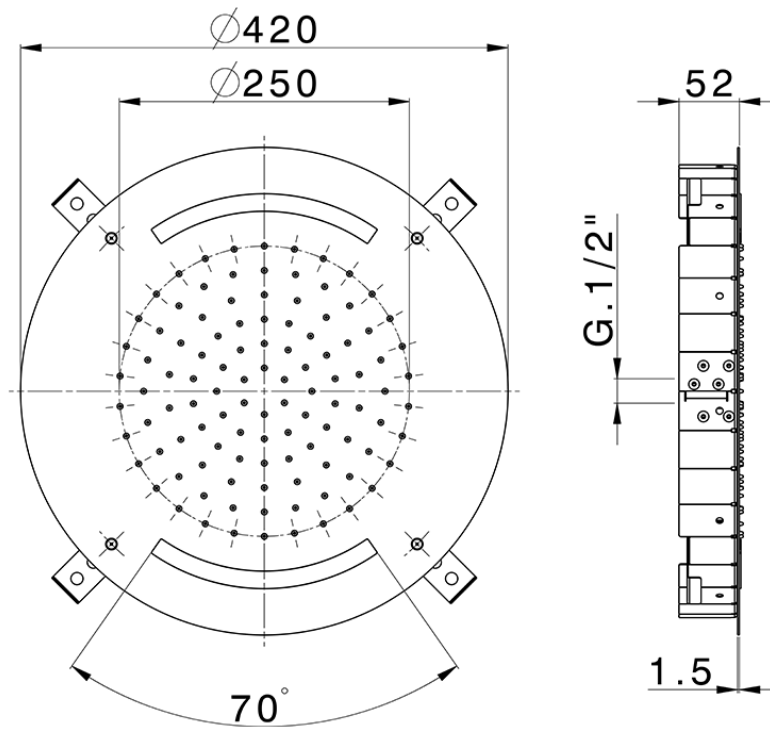

Ø 420 mm Chromotherapy Ceiling showerhead ZEN_ZS1C0010

ZS1C0010

<https://en.huberitalia.com/o-420-mm-chromotherapy-ceiling-showerhead-zen-zs1c0010>

2026-06-28