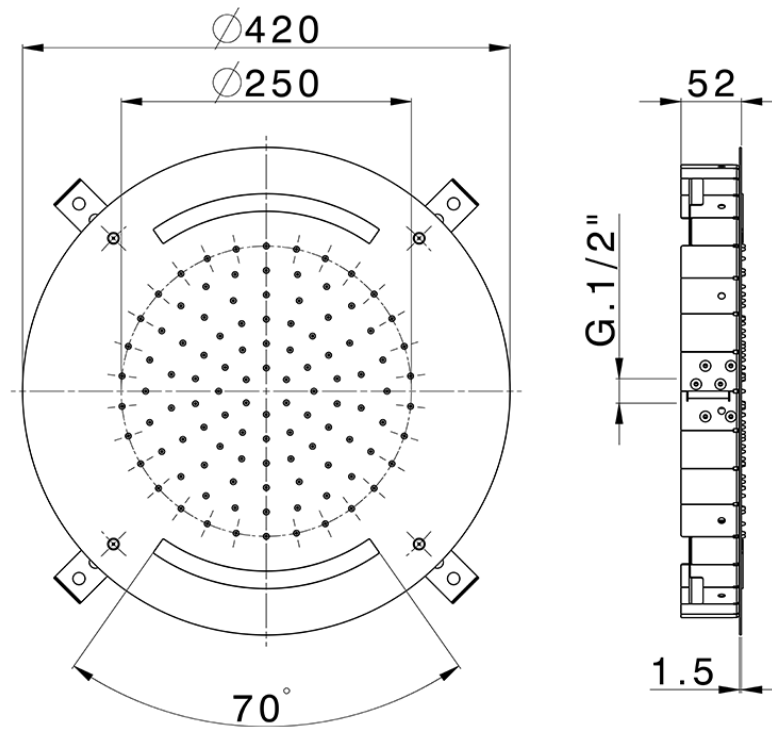

Ø 420 mm Chromotherapy Ceiling showerhead ZEN_ZS1C0010

ZS1C0010

<https://en.huberitalia.com/o-420-mm-chromotherapy-ceiling-showerhead-zen-zs1c0010>

2026-06-06