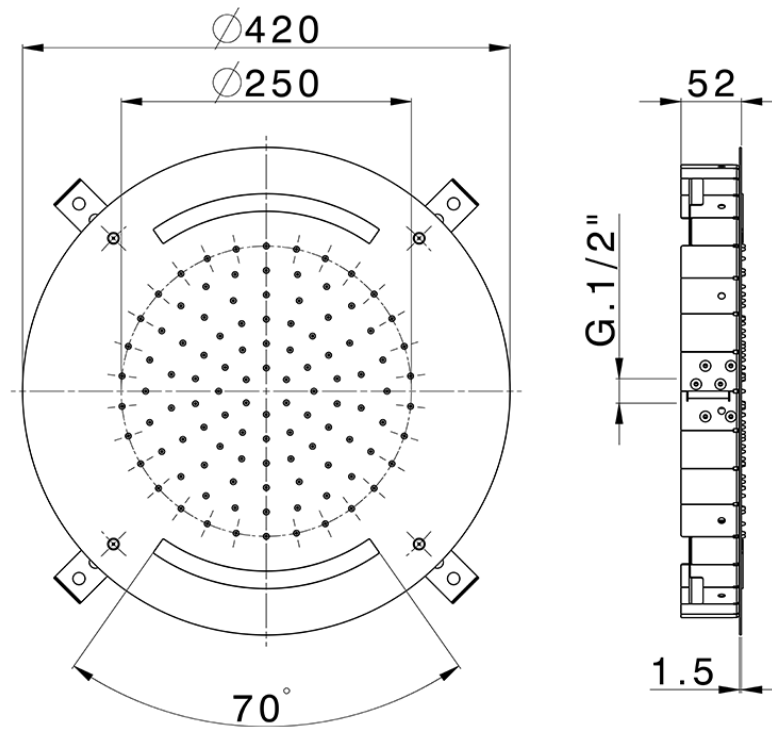

Ø 420 mm Chromotherapy Ceiling showerhead ZEN_ZS1C0010

ZS1C0010

<https://en.huberitalia.com/o-420-mm-chromotherapy-ceiling-showerhead-zen-zs1c0010>

2026-04-08