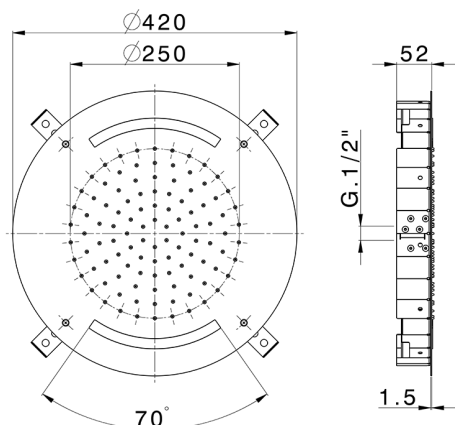

Ø 420 mm Chromotherapy Ceiling showerhead ZEN_ZS1C0010

MODEL **ZS1C0010**

Ø 420 mm Chromotherapy Ceiling showerhead, rain, chromotherapy functions, with remote control included, Stainless Steel AISI 304

AVAILABLE FINISHINGS

- **D1** D1 Brushed Inox
- **40** 40 Matt Black
- **4Q** 4Q Matt White
- **5G** 5G Rose Gold
- **D2** D2 Polished Inox

CHARACTERISTICS

2026-06-28