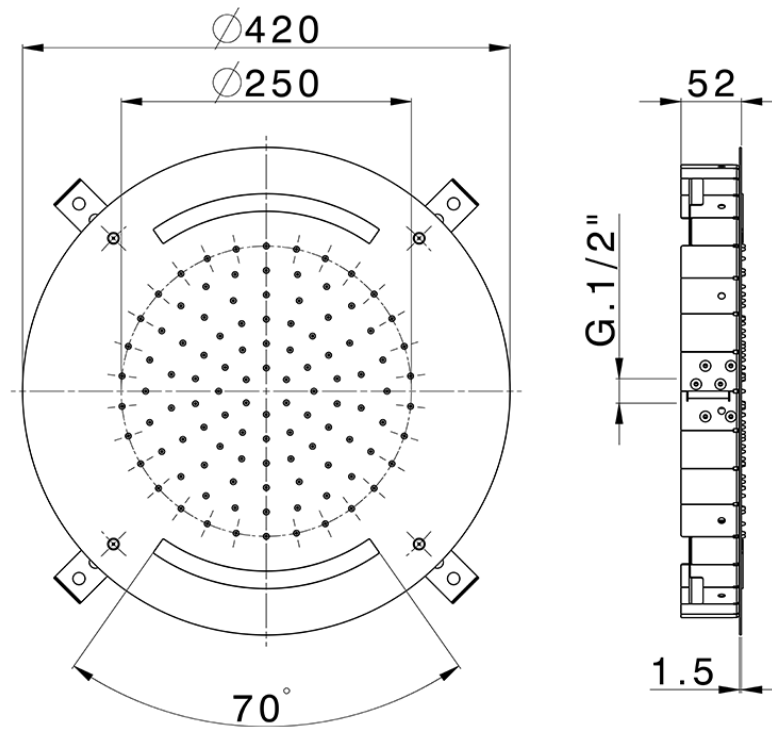

Ø 420 mm Chromotherapy Ceiling showerhead ZEN_ZS1C0010

ZS1C0010

<https://en.huberitalia.com/o-420-mm-chromotherapy-ceiling-showerhead-zen-zs1c0010>

2026-06-26