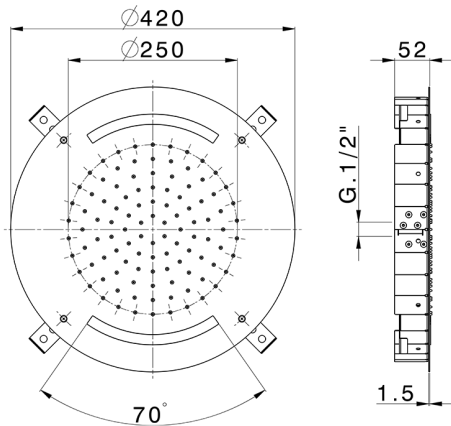

Ø 420 mm Chromotherapy Ceiling showerhead ZEN_ZS1C0010

MODEL **ZS1C0010**

Ø 420 mm Chromotherapy Ceiling showerhead, rain, chromotherapy functions, with remote control included, Stainless Steel AISI 304