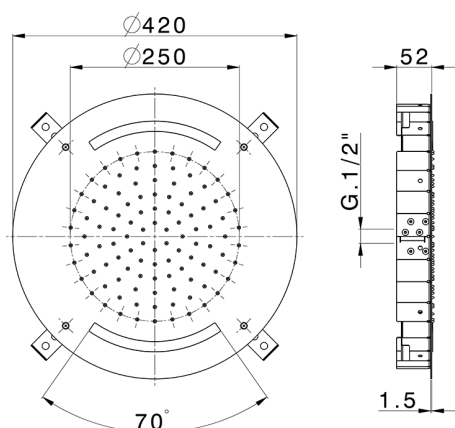

Ø 420 mm Chromotherapy Ceiling showerhead ZEN_ZS1C0010

MODEL **ZS1C0010**

Ø 420 mm Chromotherapy Ceiling showerhead, rain, chromotherapy functions, with remote control included, Stainless Steel AISI 304

AVAILABLE FINISHINGS

- **D1** D1 Brushed Inox
- **40** 40 Matt Black
- **4Q** 4Q Matt White
- **5G** 5G Rose Gold
- **D2** D2 Polished Inox

CHARACTERISTICS

2026-06-26