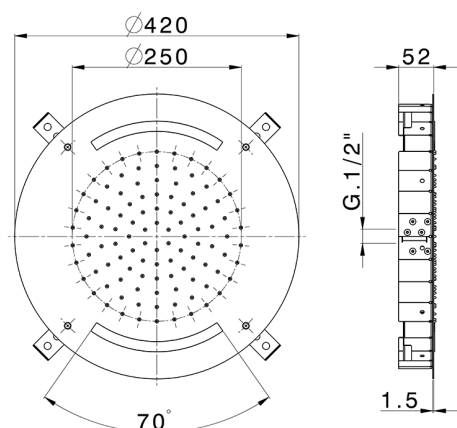

Ø 420 mm Chromotherapy Ceiling showerhead ZEN_ZS1C0010

MODEL **ZS1C0010**

Ø 420 mm Chromotherapy Ceiling showerhead, rain, chromotherapy functions, with remote control included, Stainless Steel AISI 304

AVAILABLE FINISHINGS

- **D1** D1 Brushed Inox
- **40** 40 Matt Black
- **4Q** 4Q Matt White
- **5G** 5G Rose Gold
- **D2** D2 Polished Inox

CHARACTERISTICS

2026-06-06