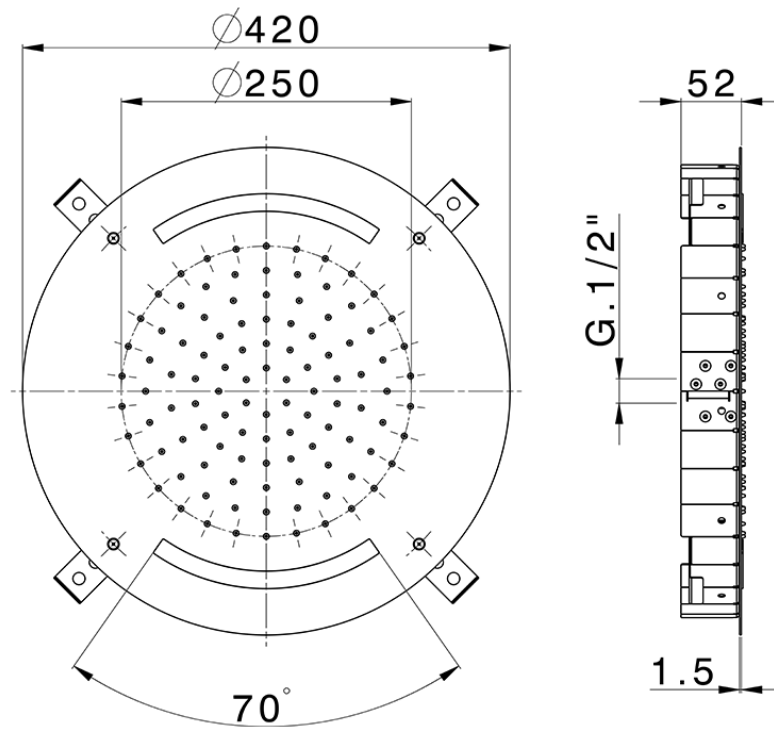

Ø 420 mm Chromotherapy Ceiling showerhead ZEN_ZS1C0010

ZS1C0010

<https://en.huberitalia.com/o-420-mm-chromotherapy-ceiling-showerhead-zen-zs1c0010>

2026-05-16