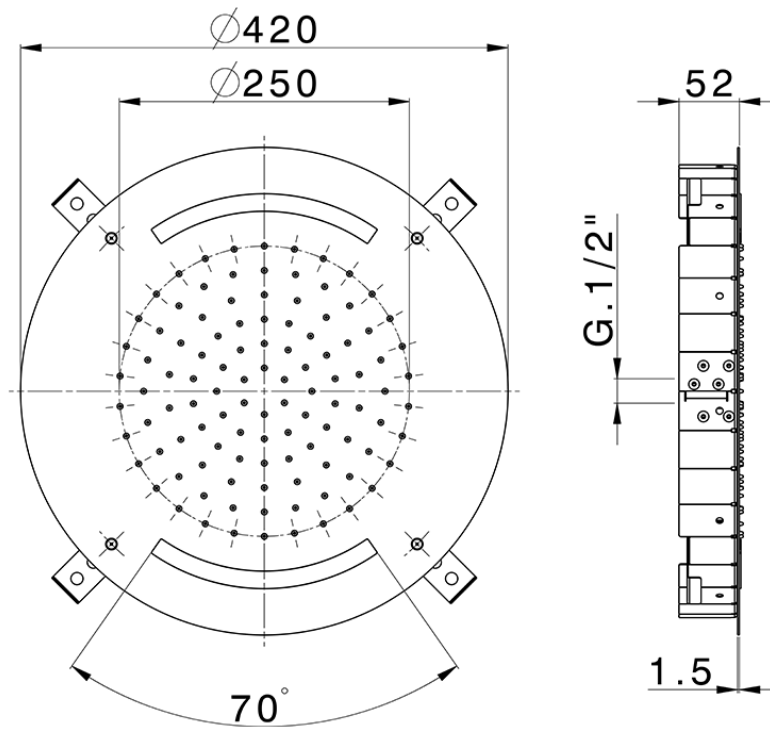

## Ø 420 mm Chromotherapy Ceiling showerhead ZEN\_ZS1C0010

ZS1C0010

<https://en.huberitalia.com/o-420-mm-chromotherapy-ceiling-showerhead-zen-zs1c0010>

2026-04-06