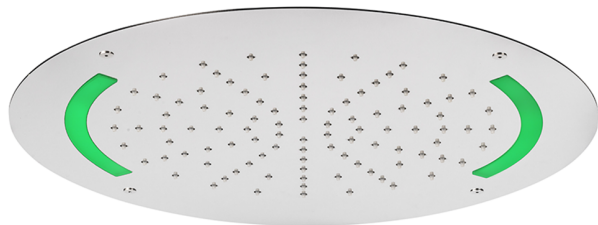

Ø 420 mm Chromotherapy Ceiling showerhead ZEN_ZS1C0010

MODEL **ZS1C0010**

Ø 420 mm Chromotherapy Ceiling showerhead, rain, chromotherapy functions, with remote control included, Stainless Steel AISI 304

AVAILABLE FINISHINGS

- **D1** D1 Brushed Inox
- **40** 40 Matt Black
- **4Q** 4Q Matt White
- **5G** 5G Rose Gold
- **D2** D2 Polished Inox

CHARACTERISTICS

2026-04-08