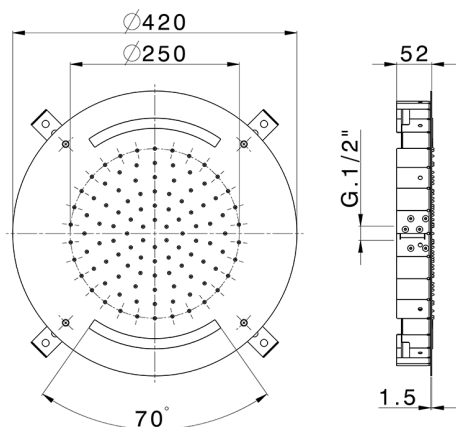

Ø 420 mm Chromotherapy Ceiling showerhead ZEN_ZS1C0010

MODEL **ZS1C0010**

Ø 420 mm Chromotherapy Ceiling showerhead, rain, chromotherapy functions, with remote control included, Stainless Steel AISI 304

AVAILABLE FINISHINGS

- **D1** D1 Brushed Inox
- **40** 40 Matt Black
- **4Q** 4Q Matt White
- **5G** 5G Rose Gold
- **D2** D2 Polished Inox

CHARACTERISTICS

2026-04-08