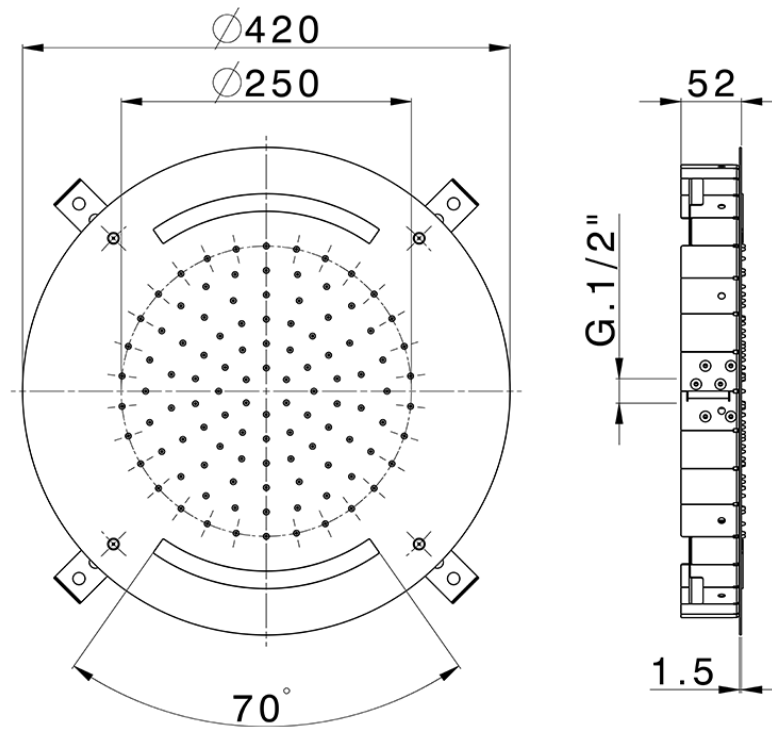

## Ø 420 mm Chromotherapy Ceiling showerhead ZEN\_ZS1C0010

ZS1C0010

<https://en.huberitalia.com/o-420-mm-chromotherapy-ceiling-showerhead-zen-zs1c0010>

2026-04-06