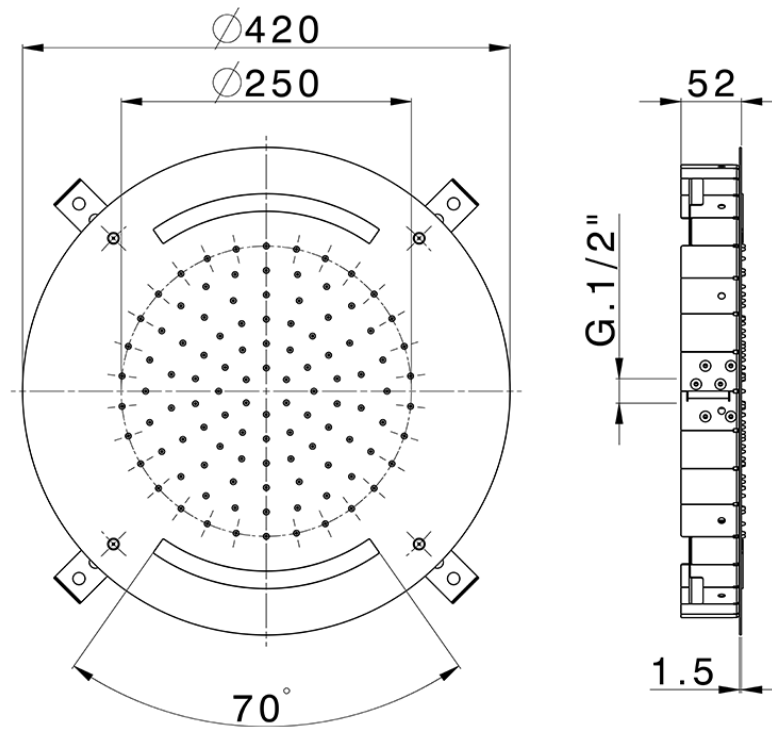

## Ø 420 mm Chromotherapy Ceiling showerhead ZEN\_ZS1C0010

ZS1C0010

<https://en.huberitalia.com/o-420-mm-chromotherapy-ceiling-showerhead-zen-zs1c0010>

2026-06-06