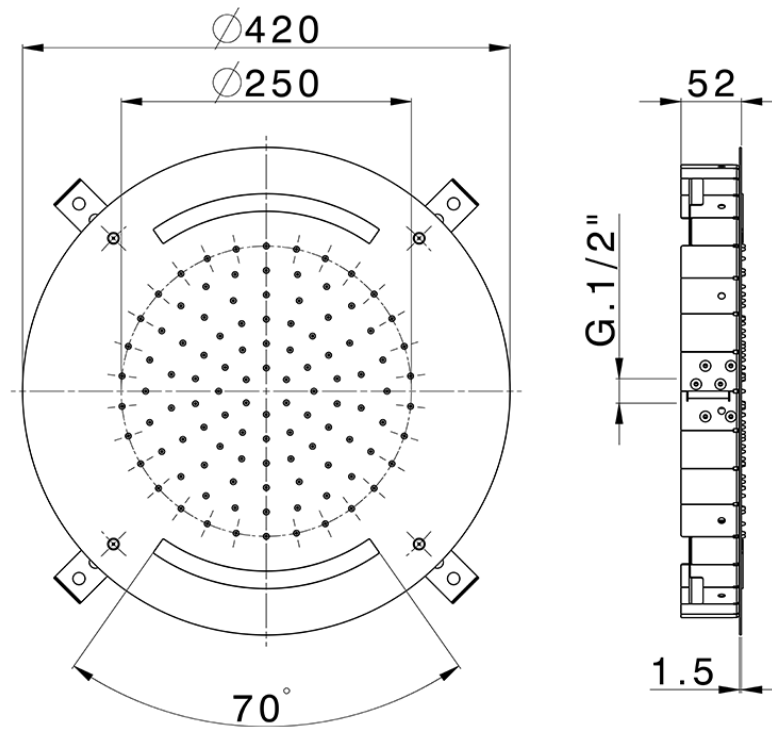

## Ø 420 mm Chromotherapy Ceiling showerhead ZEN\_ZS1C0010

ZS1C0010

<https://en.huberitalia.com/o-420-mm-chromotherapy-ceiling-showerhead-zen-zs1c0010>

2026-06-27