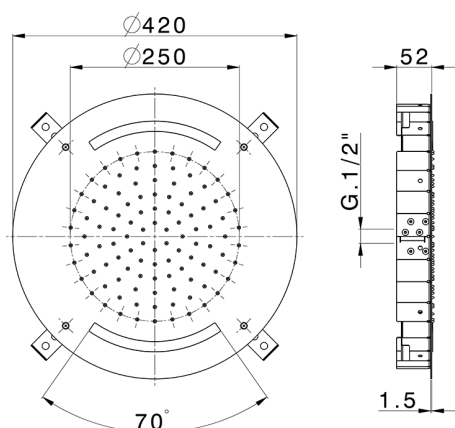

Ø 420 mm Chromotherapy Ceiling showerhead ZEN_ZS1C0010

MODEL **ZS1C0010**

Ø 420 mm Chromotherapy Ceiling showerhead, rain, chromotherapy functions, with remote control included, Stainless Steel AISI 304

AVAILABLE FINISHINGS

- **D1** D1 Brushed Inox
- **40** 40 Matt Black
- **4Q** 4Q Matt White
- **5G** 5G Rose Gold
- **D2** D2 Polished Inox

CHARACTERISTICS

2026-04-06