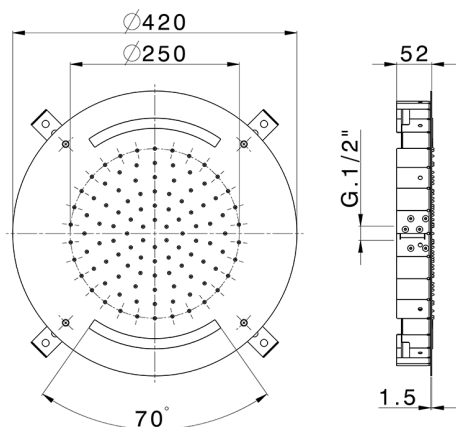

Ø 420 mm Chromotherapy Ceiling showerhead ZEN_ZS1C0010

MODEL **ZS1C0010**

Ø 420 mm Chromotherapy Ceiling showerhead, rain, chromotherapy functions, with remote control included, Stainless Steel AISI 304

AVAILABLE FINISHINGS

- **D1** D1 Brushed Inox
- **40** 40 Matt Black
- **4Q** 4Q Matt White
- **5G** 5G Rose Gold
- **D2** D2 Polished Inox

CHARACTERISTICS

2026-06-06