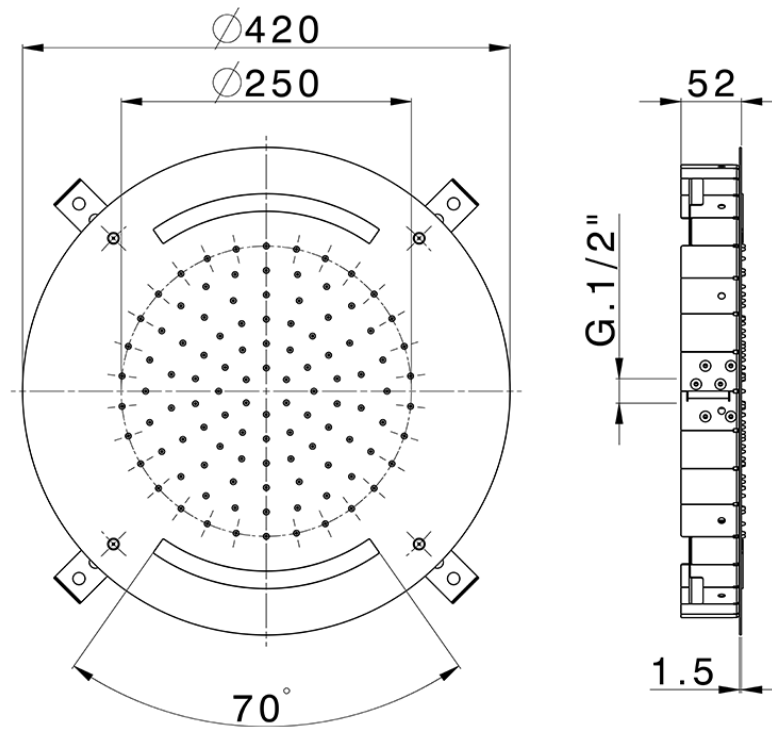

Ø 420 mm Chromotherapy Ceiling showerhead ZEN_ZS1C0010

ZS1C0010

<https://en.huberitalia.com/o-420-mm-chromotherapy-ceiling-showerhead-zen-zs1c0010>

2026-04-05