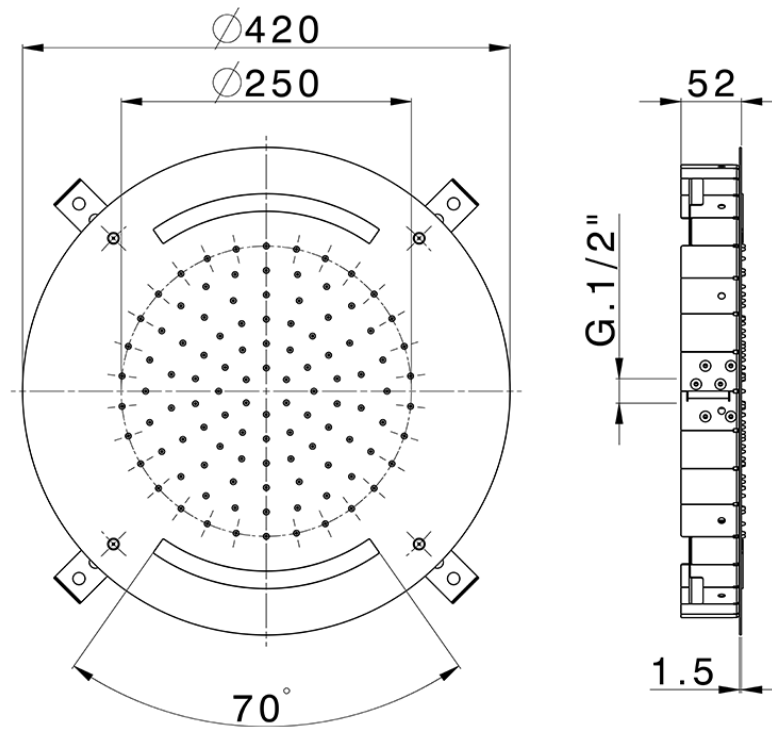

Ø 420 mm Chromotherapy Ceiling showerhead ZEN_ZS1C0010

ZS1C0010

<https://en.huberitalia.com/o-420-mm-chromotherapy-ceiling-showerhead-zen-zs1c0010>

2026-05-16