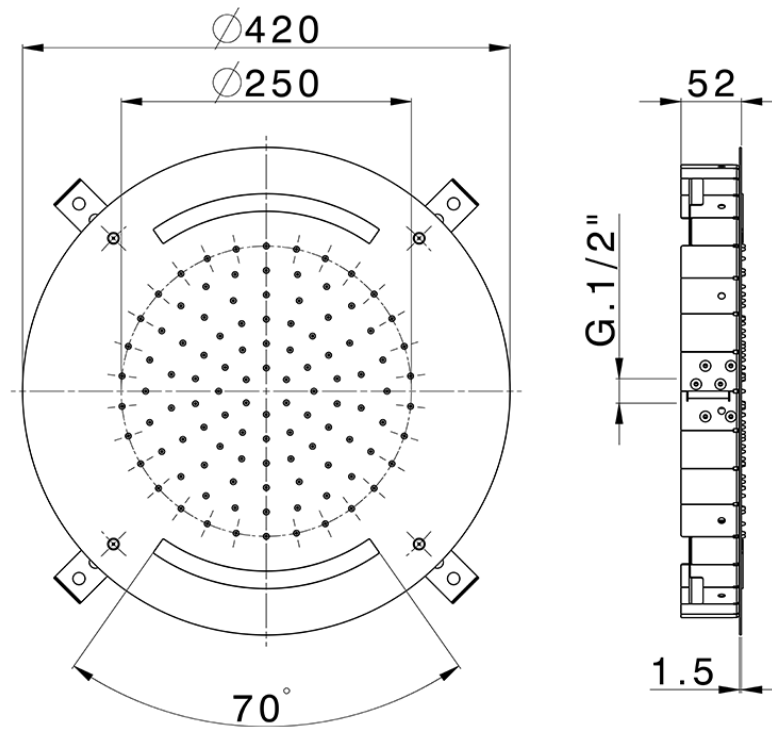

Ø 420 mm Chromotherapy Ceiling showerhead ZEN_ZS1C0010

ZS1C0010

<https://en.huberitalia.com/o-420-mm-chromotherapy-ceiling-showerhead-zen-zs1c0010>

2026-06-15