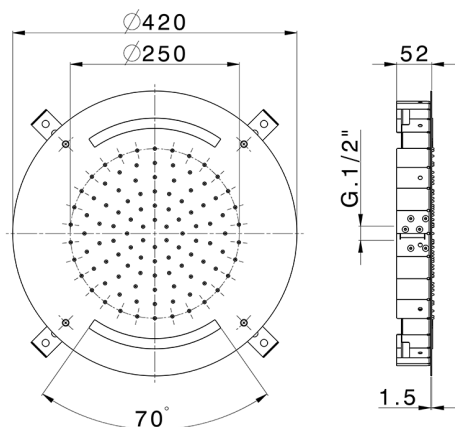

Ø 420 mm Chromotherapy Ceiling showerhead ZEN_ZS1C0010

MODEL **ZS1C0010**

Ø 420 mm Chromotherapy Ceiling showerhead, rain, chromotherapy functions, with remote control included, Stainless Steel AISI 304

AVAILABLE FINISHINGS

- **D1** D1 Brushed Inox
- **40** 40 Matt Black
- **4Q** 4Q Matt White
- **5G** 5G Rose Gold
- **D2** D2 Polished Inox

CHARACTERISTICS

2026-06-10