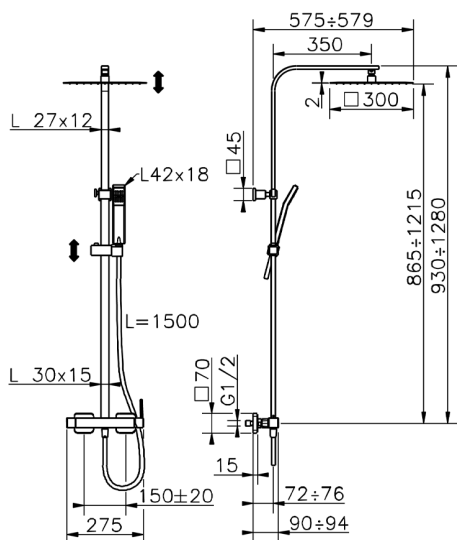

## 2-function single lever shower set NUOVA EGO\_QT0R4032

MODEL **QT0R4032**

2-function single lever shower set, 2-outlet deviator, adjustable riser column, sliding shower bracket, 42x18 mm ABS Quad one spray handshower, 300x300 mm INOX square showerhead 2 mm thick, 150 cm smooth SILVERFLEX Flexible Hose

### CHARACTERISTICS

Cartridge Spare Parts **ZZ94240000**

**25 mm Cartridge**

2024-11-23