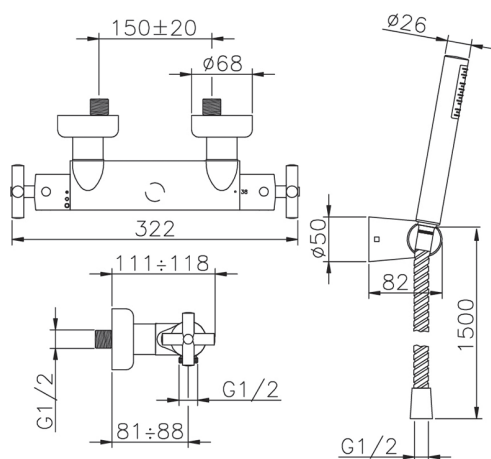

Thermostatic shower mixer, with shower set SUITE_SUD01010

MODEL **SUD01010**

Thermostatic shower mixer, with shower set, wall mounted adjustable handshower bracket, ABS 27 mm minimalistic one spray handshower, 150 cm Brass flexible hose

AVAILABLE FINISHINGS

-  **21** 21 Chrome
-  **40** 40 Matt Black
-  **2F** 2F Brushed Nickel
-  **2W** 2W Brushed Gold

CHARACTERISTICS

Cartridge Spare Parts **24.04A.PP**
8x20 Plus P Thermostatic Valve

Thermostatic