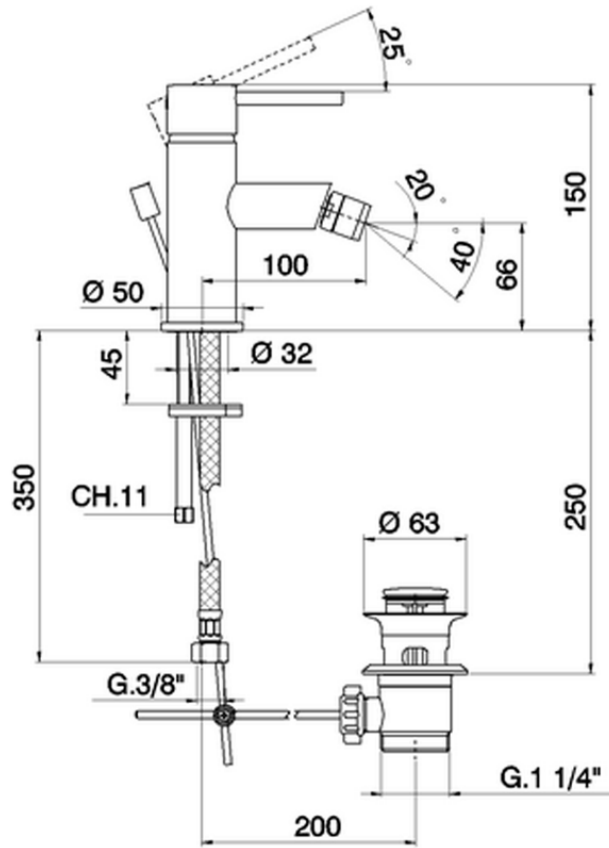

Single lever bidet mixer TRATTO EVO_TV000550

TV000550

<https://en.huberitalia.com/single-lever-bidet-mixer-tratto-evo-tv000550>

2026-06-13