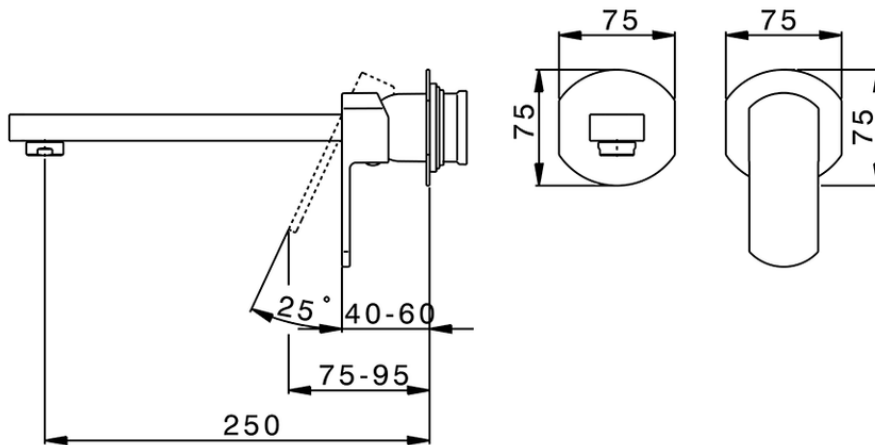

Exposed part for single lever washbasin valve DADO_DD005512

DD005512

<https://en.huberitalia.com/exposed-part-for-single-lever-washbasin-valve-dado-dd005512>

Piastra/Plate/Plaque/Platte/Placa

2-3mm: XX 56-76

10mm: XX 48-68