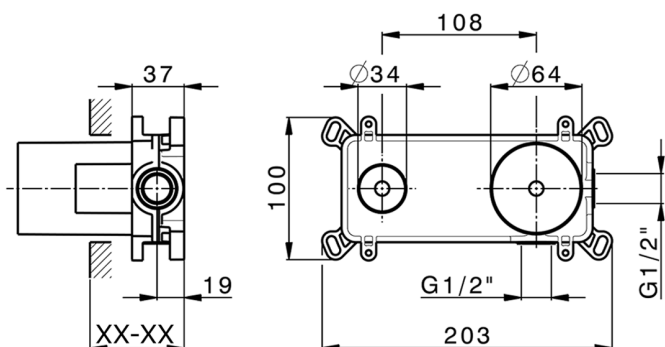

## Exposed part for single lever washbasin valve DADO\_DD005512

MODEL **DD005512**

Exposed part for single lever washbasin valve, without concealed part, spout L.250 mm, for item Easy-Box ZB002450 and art. ZB025510

## Concealed single lever washbasin mixer Easy-Box CONCEALED\_ZB002450

MODEL **ZB002450**

Concealed single lever washbasin mixer  
Easy-Box, with protection guard box, without trim kit

AVAILABLE FINISHINGS

CHARACTERISTICS

Concealed **1**  
Cartridge Spare Parts **ZZ95409000**  
**35 mm Cartridge**

Piastra/Plate/Plaque/Platte/Placa

2-3mm: XX 56-76

10mm: XX 48-68