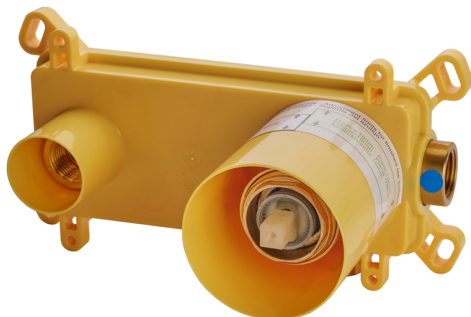

## Exposed part for single lever washbasin valve DADO\_DD005512

MODEL **DD005512**

Exposed part for single lever washbasin valve, without concealed part, spout L.250 mm, for item Easy-Box ZB002450 and art. ZB025510

## Concealed single lever washbasin mixer Easy-Box CONCEALED\_ZB002450

MODEL **ZB002450**

Concealed single lever washbasin mixer  
Easy-Box, with protection guard box, without trim kit

AVAILABLE FINISHINGS

CHARACTERISTICS

Concealed **1**  
Cartridge Spare Parts **ZZ95409000**  
**35 mm Cartridge**

Piastra/Plate/Plaque/Platte/Placa

2-3mm: XX 56-76

10mm: XX 48-68

### EcoStop

EcoStop feature limits water flow to approximately 50% of maximum output with one point of resistance on setting. Push slightly past the middle stop only when full water output is required. This will save water up to 50%.