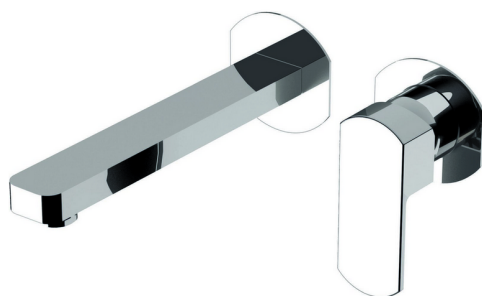

## Exposed part for single lever washbasin valve DADO\_DD005512

MODEL **DD005512**

Exposed part for single lever washbasin valve, without concealed part, spout L.250 mm, for item Easy-Box ZB002450 and art. ZB025510

## Concealed single lever washbasin mixer Easy-Box CONCEALED\_ZB002450

MODEL **ZB002450**

Concealed single lever washbasin mixer  
Easy-Box, with protection guard box, without trim kit

AVAILABLE FINISHINGS

CHARACTERISTICS

Concealed **1**  
Cartridge Spare Parts **ZZ95409000**  
**35 mm Cartridge**

Piastra/Plate/Plaque/Platte/Placa

2-3mm: XX 56-76

10mm: XX 48-68