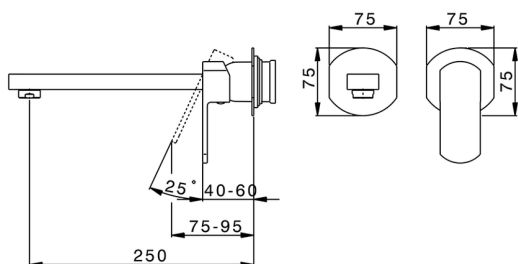

CHARACTERISTICS

Installation **Concealed**
Required concealed parts **ZB002450**