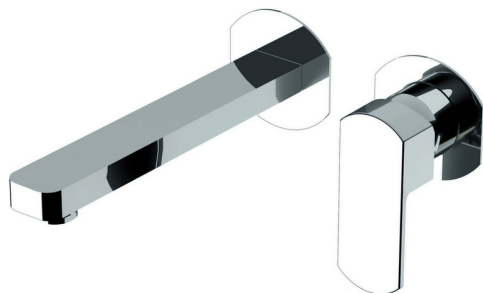

Exposed part for single lever washbasin valve DADO_DD005512

MODEL **DD005512**

Exposed part for single lever washbasin valve, without concealed part, spout L.250 mm, for item Easy-Box ZB002450 and art. ZB025510

AVAILABLE FINISHINGS

-  **21** 21 Chrome
-  **2B** 2B Polished Nickel
-  **2F** 2F Brushed Nickel
-  **40** 40 Matt Black
-  **4Q** 4Q Matt White

CHARACTERISTICS

Installation **Concealed**
 Required concealed parts **ZB002450**

Concealed single lever washbasin mixer Easy-Box CONCEALED_ZB002450

MODEL **ZB002450**

Concealed single lever washbasin mixer
Easy-Box, with protection guard box, without trim kit

AVAILABLE FINISHINGS

CHARACTERISTICS

Concealed **1**
Cartridge Spare Parts **ZZ95409000**
35 mm Cartridge

Piastra/Plate/Plaque/Platte/Placa

2-3mm: XX 56-76

10mm: XX 48-68

EcoStop

EcoStop feature limits water flow to approximately 50% of maximum output with one point of resistance on setting. Push slightly past the middle stop only when full water output is required. This will save water up to 50%.