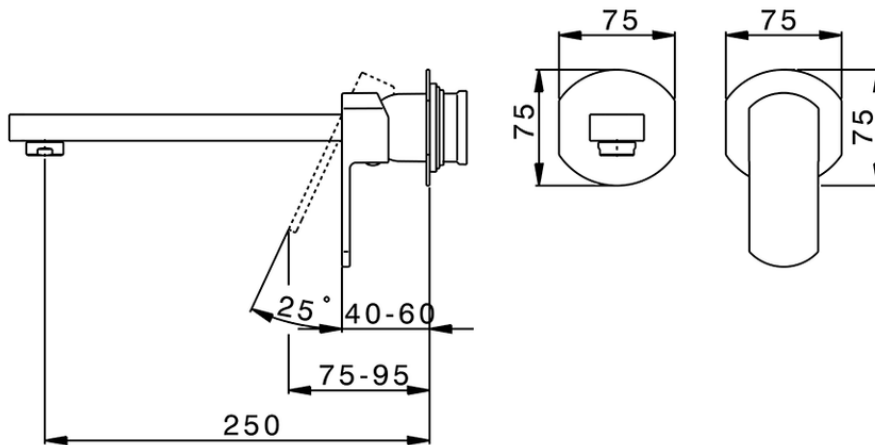

## Exposed part for single lever washbasin valve DADO\_DD005512

DD005512

<https://en.huberitalia.com/exposed-part-for-single-lever-washbasin-valve-dado-dd005512>

Piastra/Plate/Plaque/Platte/Placa

2-3mm: XX 56-76

10mm: XX 48-68