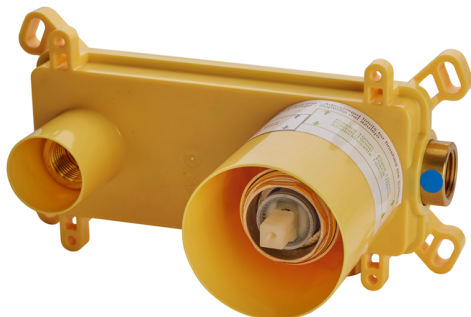

Exposed part for single lever washbasin valve DADO_DD005512

MODEL **DD005512**

Exposed part for single lever washbasin valve, without concealed part, spout L.250 mm, for item Easy-Box ZB002450 and art. ZB025510

AVAILABLE FINISHINGS

-  **21** 21 Chrome
-  **2B** 2B Polished Nickel
-  **2F** 2F Brushed Nickel
-  **40** 40 Matt Black
-  **4Q** 4Q Matt White

CHARACTERISTICS

Installation **Concealed**
 Required concealed parts **ZB002450**

Concealed single lever washbasin mixer Easy-Box CONCEALED_ZB002450

MODEL **ZB002450**

Concealed single lever washbasin mixer
Easy-Box, with protection guard box, without trim kit

AVAILABLE FINISHINGS

CHARACTERISTICS

Concealed **1**
Cartridge Spare Parts **ZZ95409000**
35 mm Cartridge

Piastra/Plate/Plaque/Platte/Placa

2-3mm: XX 56-76

10mm: XX 48-68

EcoStop

EcoStop feature limits water flow to approximately 50% of maximum output with one point of resistance on setting. Push slightly past the middle stop only when full water output is required. This will save water up to 50%.