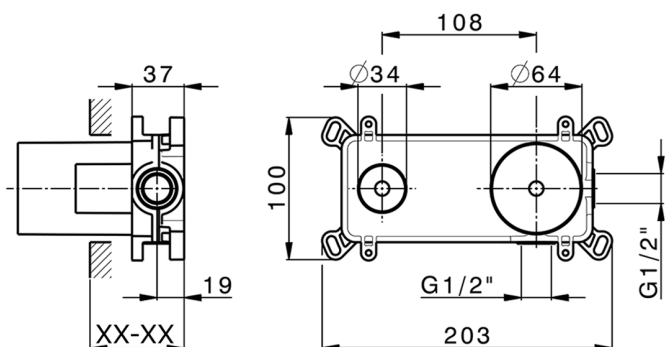

Exposed part for single lever washbasin valve DADO_DD005512

MODEL **DD005512**

Exposed part for single lever washbasin valve, without concealed part, spout L.250 mm, for item Easy-Box ZB002450 and art. ZB025510

Concealed single lever washbasin mixer Easy-Box CONCEALED_ZB002450

MODEL **ZB002450**

Concealed single lever washbasin mixer
Easy-Box, with protection guard box, without trim kit

AVAILABLE FINISHINGS

CHARACTERISTICS

Concealed **1**
Cartridge Spare Parts **ZZ95409000**
35 mm Cartridge

Piastra/Plate/Plaque/Platte/Placa

2-3mm: XX 56-76

10mm: XX 48-68

EcoStop

EcoStop feature limits water flow to approximately 50% of maximum output with one point of resistance on setting. Push slightly past the middle stop only when full water output is required. This will save water up to 50%.