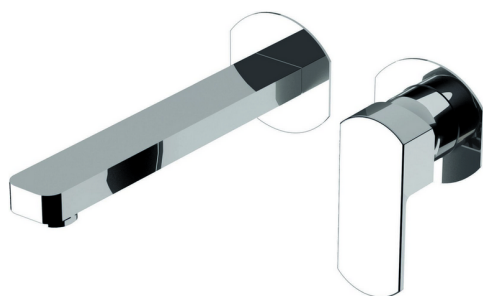

Exposed part for single lever washbasin valve DADO_DD005512

MODEL **DD005512**

Exposed part for single lever washbasin valve, without concealed part, spout L.250 mm, for item Easy-Box ZB002450 and art. ZB025510

AVAILABLE FINISHINGS

-  **21** 21 Chrome
-  **2B** 2B Polished Nickel
-  **2F** 2F Brushed Nickel
-  **40** 40 Matt Black
-  **4Q** 4Q Matt White

CHARACTERISTICS

Installation **Concealed**
 Required concealed parts **ZB002450**

Concealed single lever washbasin mixer Easy-Box CONCEALED_ZB002450

MODEL **ZB002450**

Concealed single lever washbasin mixer
Easy-Box, with protection guard box, without trim kit

AVAILABLE FINISHINGS

CHARACTERISTICS

Concealed **1**
Cartridge Spare Parts **ZZ95409000**
35 mm Cartridge

Piastra/Plate/Plaque/Platte/Placa

2-3mm: XX 56-76

10mm: XX 48-68

EcoStop

EcoStop feature limits water flow to approximately 50% of maximum output with one point of resistance on setting. Push slightly past the middle stop only when full water output is required. This will save water up to 50%.