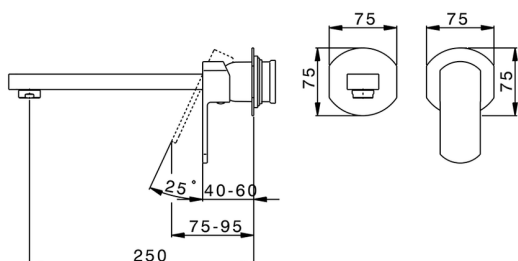

CHARACTERISTICS

Installation **Concealed**
Required concealed parts **ZB002450**