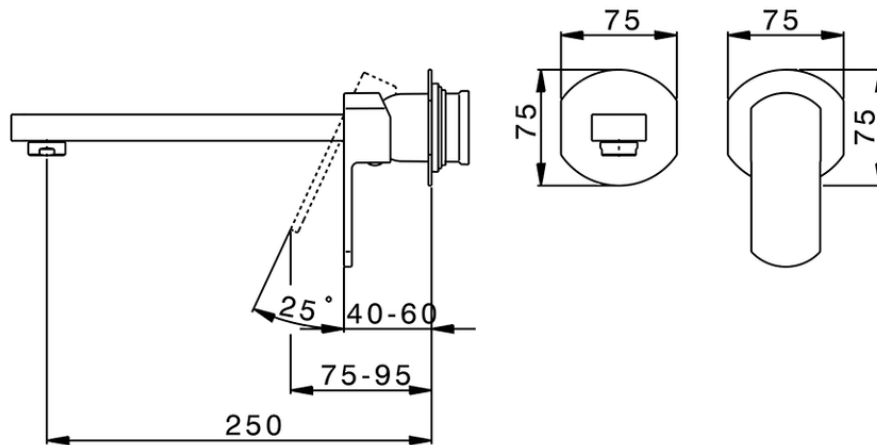

## Exposed part for single lever washbasin valve DADO\_DD005512

DD005512

<https://en.huberitalia.com/exposed-part-for-single-lever-washbasin-valve-dado-dd005512>

Piastra/Plate/Plaque/Platte/Placa

2-3mm: XX 56-76

10mm: XX 48-68