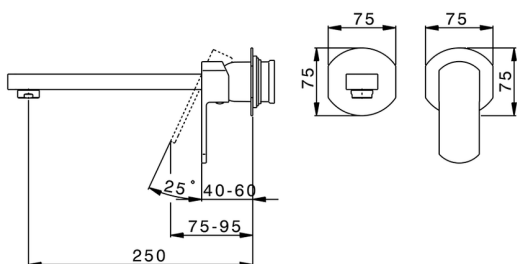

CHARACTERISTICS

Installation **Concealed**
Required concealed parts **ZB002450**