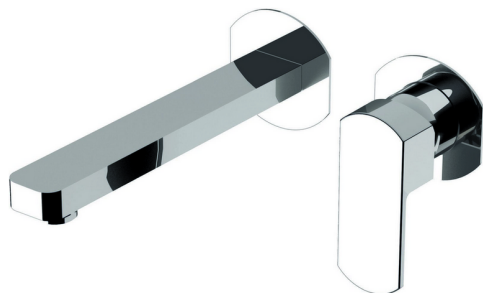

## Exposed part for single lever washbasin valve DADO\_DD005512

MODEL **DD005512**

Exposed part for single lever washbasin valve, without concealed part, spout L.250 mm, for item Easy-Box ZB002450 and art. ZB025510

## Concealed single lever washbasin mixer Easy-Box CONCEALED\_ZB002450

MODEL **ZB002450**

Concealed single lever washbasin mixer  
Easy-Box, with protection guard box, without trim kit

AVAILABLE FINISHINGS

CHARACTERISTICS

Concealed **1**  
Cartridge Spare Parts **ZZ95409000**  
**35 mm Cartridge**

Piastra/Plate/Plaque/Platte/Placa

2-3mm: XX 56-76

10mm: XX 48-68