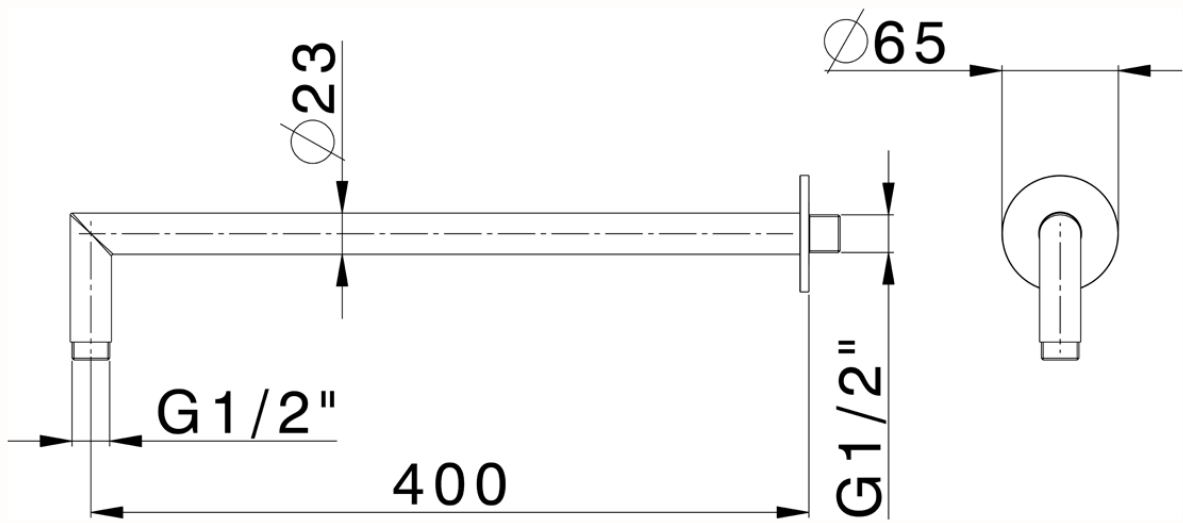

Shower arm LYNOX_SS013531

SS013531

<https://en.huberitalia.com/shower-arm-lynnox-ss013531>

2026-06-29