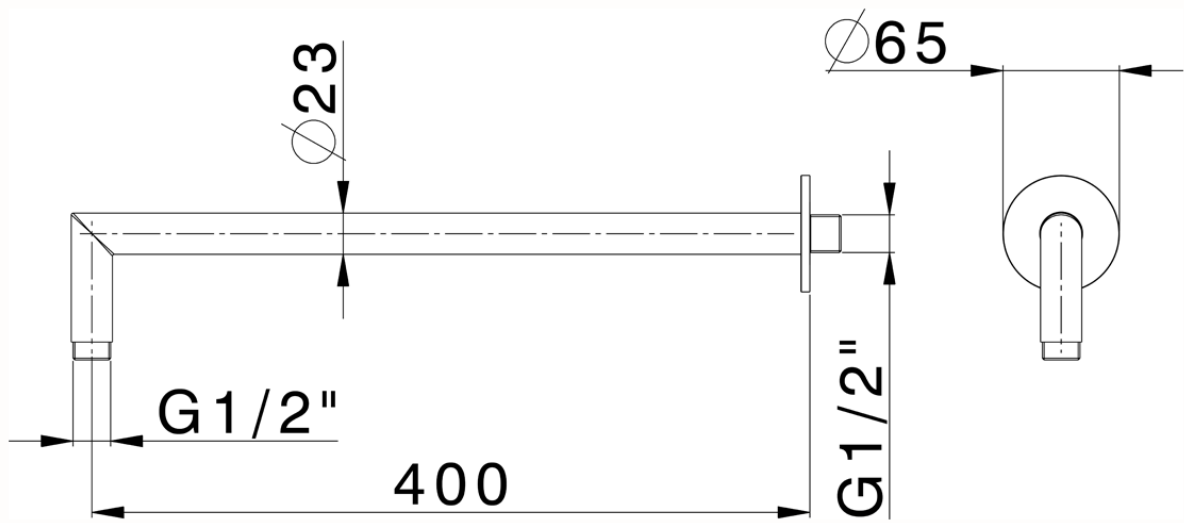

Shower arm LYNOX_SS013531

SS013531

<https://en.huberitalia.com/shower-arm-lynnox-ss013531>

2026-04-08