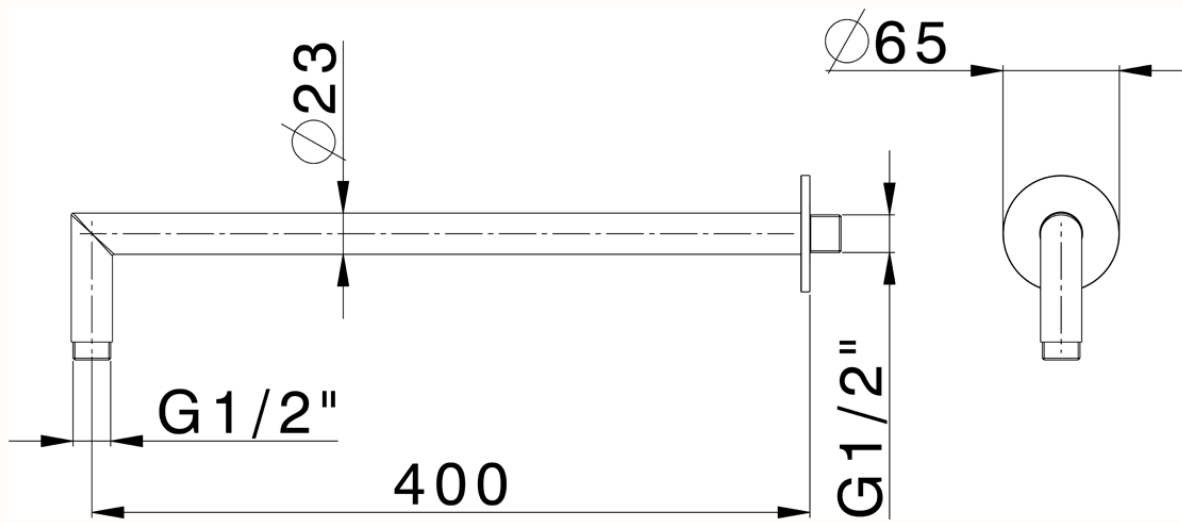

Shower arm LYNOX_SS013531

SS013531

<https://en.huberitalia.com/shower-arm-lynnox-ss013531>

2026-04-06