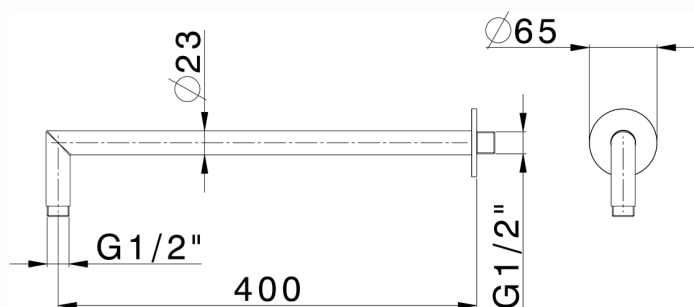

Shower arm LYNOX_SS013531

MODEL **SS013531**

Shower arm, 400 mm length, Inox AISI 316L

AVAILABLE FINISHINGS

 **D1** D1 Brushed Inox

CHARACTERISTICS

2026-04-06