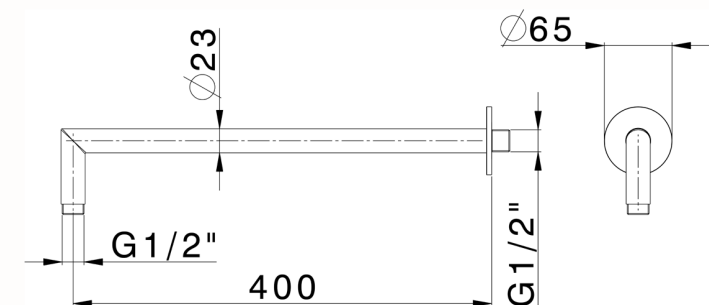

Shower arm LYNOX_SS013531

MODEL **SS013531**

Shower arm, 400 mm length, Inox AISI 316L

AVAILABLE FINISHINGS

CHARACTERISTICS

2026-06-08