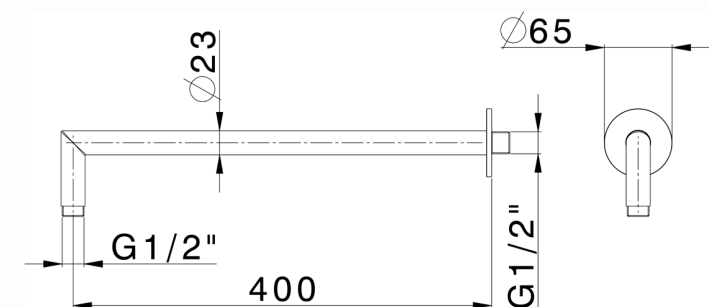

Shower arm LYNOX_SS013531

MODEL **SS013531**

Shower arm, 400 mm length, Inox AISI 316L

AVAILABLE FINISHINGS

 **D1** D1 Brushed Inox

CHARACTERISTICS

2026-04-05