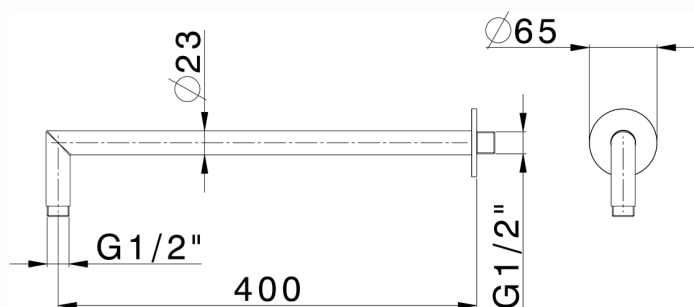

## Shower arm LYNOX\_SS013531

MODEL **SS013531**

Shower arm, 400 mm length, Inox AISI 316L

AVAILABLE FINISHINGS

 **D1** D1 Brushed Inox

CHARACTERISTICS

2026-04-28