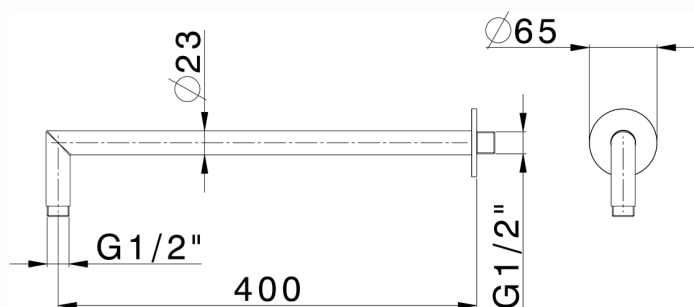

## Shower arm LYNOX\_SS013531

MODEL **SS013531**

Shower arm, 400 mm length, Inox AISI 316L

AVAILABLE FINISHINGS

 **D1** D1 Brushed Inox

CHARACTERISTICS

2026-06-29