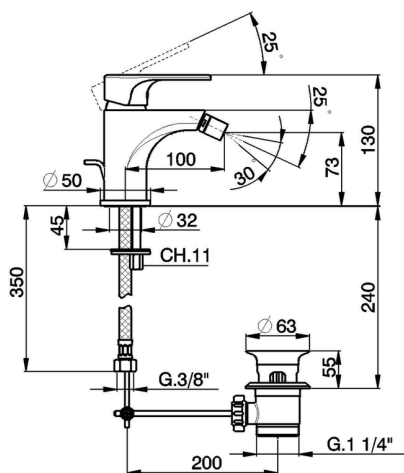

## Single lever bidet mixer H3\_AH000550

MODEL **AH000550**

Single lever bidet mixer, with 1"1/4 automatic pop up waste, G.3/8" stainless steel flexible hoses

### CHARACTERISTICS

Cartridge Spare Parts **ZZ95435000**

**35 mm Cartridge**