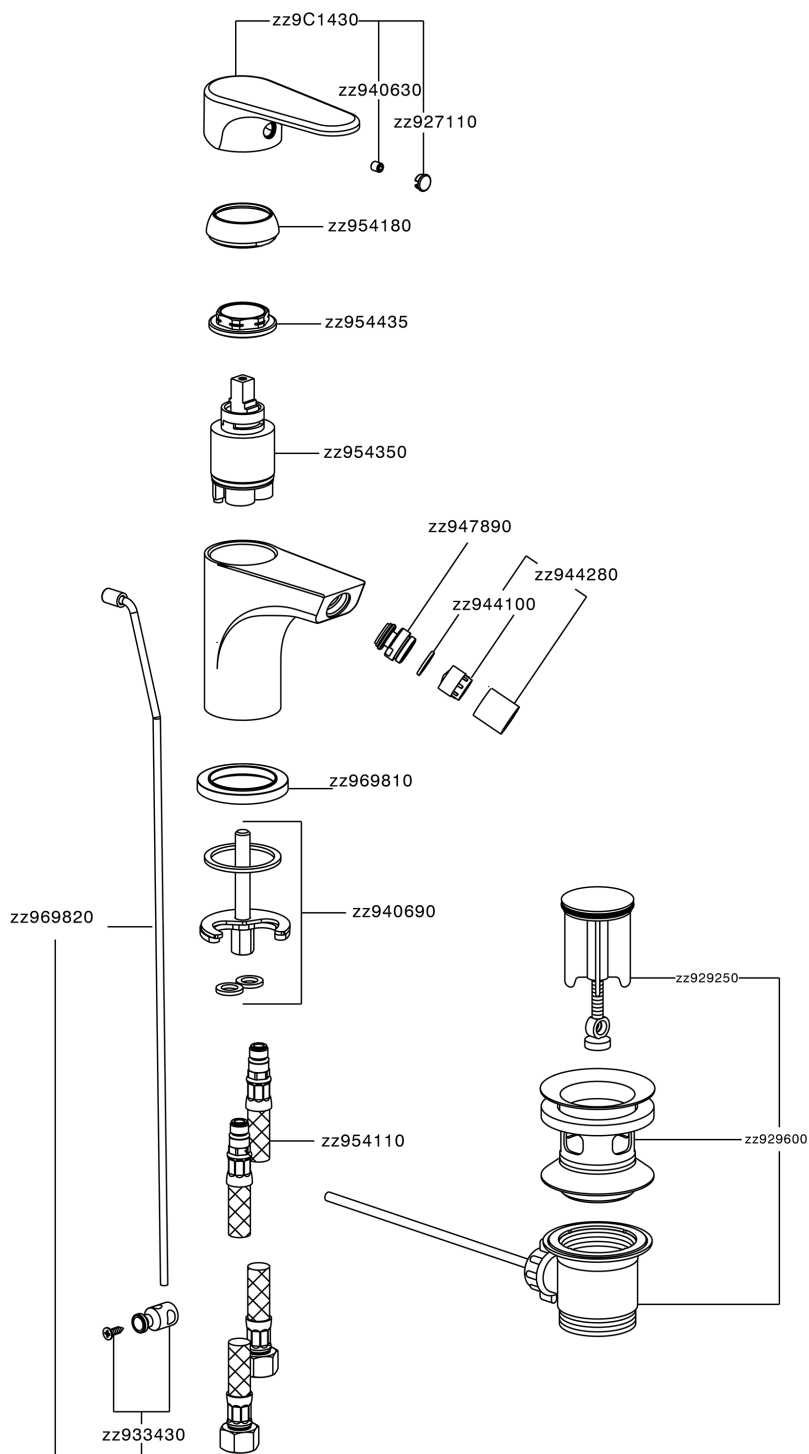

Single lever bidet mixer H3_AH000550

AH000550

<https://en.huberitalia.com/single-lever-bidet-mixer-h3-ah000550>

2024-11-15