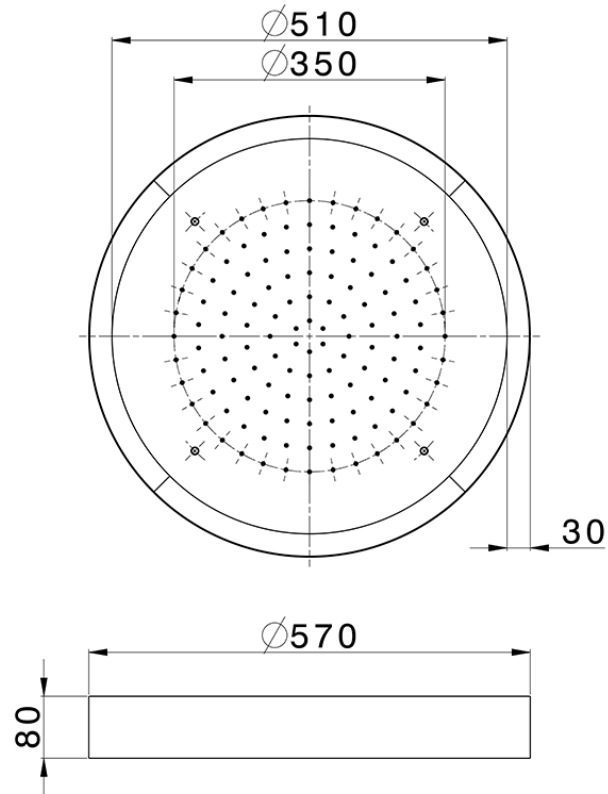

Ø 570 mm Chromotherapy Ceiling showerhead ZEN_ZS1C0145

ZS1C0145

<https://en.huberitalia.com/o-570-mm-chromotherapy-ceiling-showerhead-zen-zs1c0145>

2025-01-05