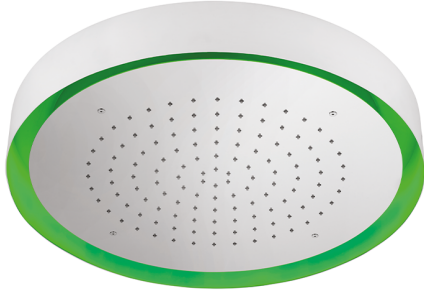

Ø 570 mm Chromotherapy Ceiling showerhead ZEN_ZS1C0145

MODEL **ZS1C0145**

Ø 570 mm Chromotherapy Ceiling showerhead, with white cover, rain, chromotherapy functions, built-in control included, Stainless Steel AISI 304

AVAILABLE FINISHINGS

-  **40** 40 Matt Black
-  **4Q** 4Q Matt White
-  **D1** D1 Brushed Inox
-  **D2** D2 Polished Inox

CHARACTERISTICS

2025-01-05