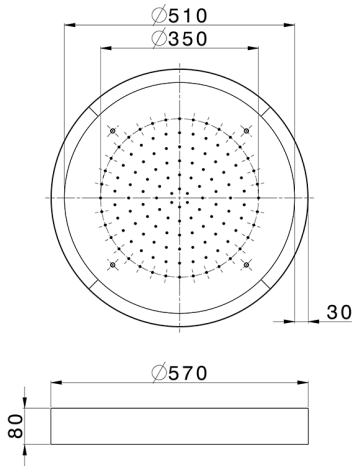

Ø 570 mm Chromotherapy Ceiling showerhead ZEN_ZS1C0145

MODEL **ZS1C0145**

Ø 570 mm Chromotherapy Ceiling showerhead, with white cover, rain, chromotherapy functions, built-in control included, Stainless Steel AISI 304