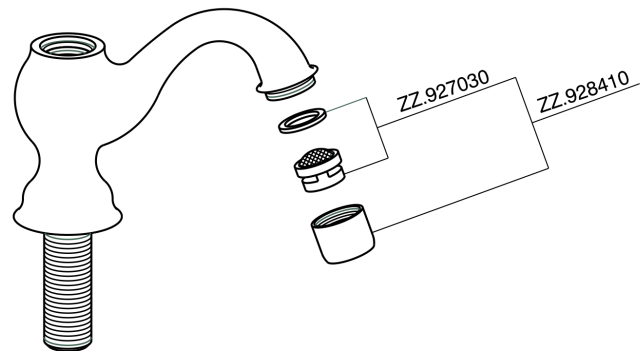

Pillar tap CROISSETTE_CS000900

PL.21 

GH.01 

VI.05 

RA.07 

CC.08 

CP.27 

ZZ.929070 

GG.06 

KF.09  DS.02

DD.05 

CA.23 

CS000900

<https://en.huberitalia.com/pillar-tap-croisette-cs000900>

2024-12-19