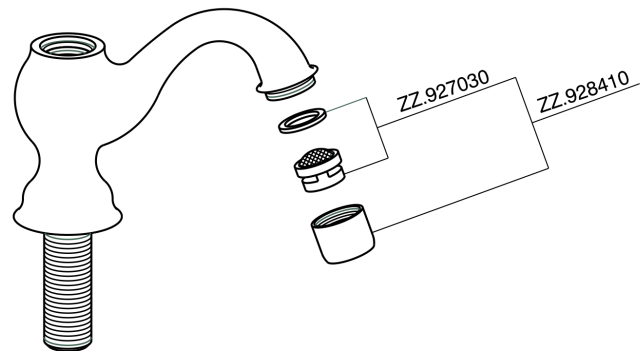

Pillar tap CROISSETTE_CS000900

PL.21 

GH.01 

VI.05 

RA.07 

CC.08 

CP.27 

ZZ.929070 

GG.06 

KF.09  DS.02

DD.05 

CA.23 

CS000900

<https://en.huberitalia.com/pillar-tap-croisette-cs000900>

2024-12-18