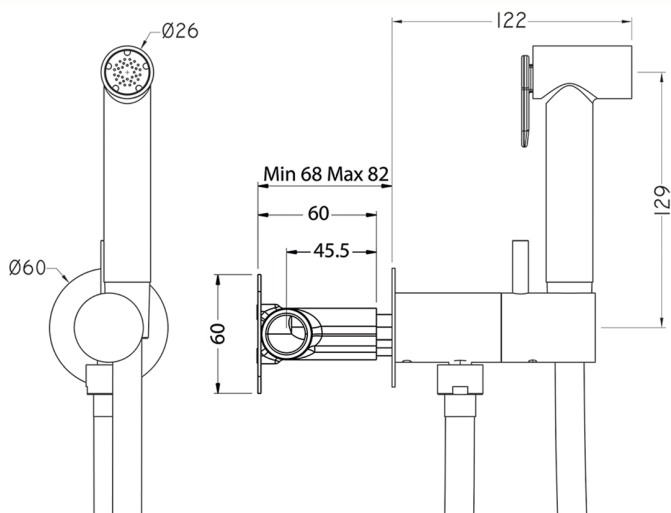

## Bidet handshower set HYGENIC SHOWERS\_TV007975

MODEL **TV007975**

Bidet handshower set, round wall bracket, gradual mixing of hot & cold water, with concealed part, Brass Bidet handshower - 120 cm PVC flexible hose

### CHARACTERISTICS

**Bidet handshower**