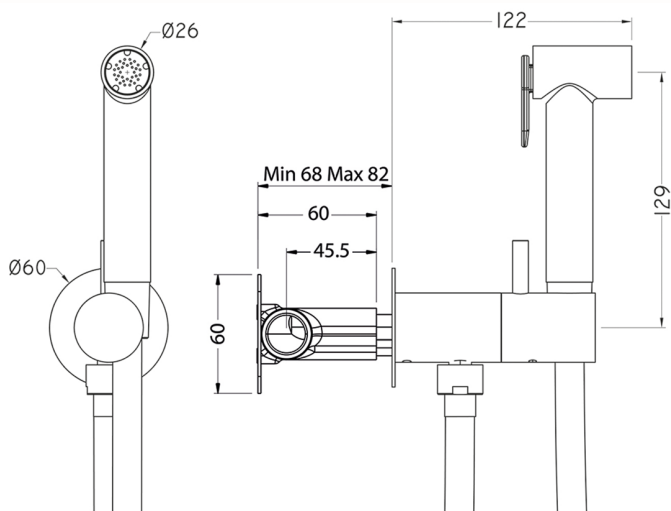

## Bidet handshower set HYGENIC SHOWERS\_TV007975

MODEL **TV007975**

Bidet handshower set, round wall bracket, gradual mixing of hot & cold water, with concealed part, Brass Bidet handshower - 120 cm PVC flexible hose

### CHARACTERISTICS

**Bidet handshower**