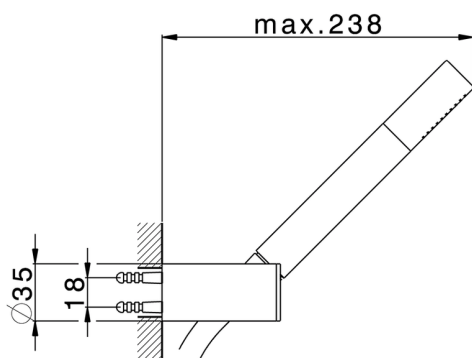

Shower set SHOWER_SS018360

MODEL **SS018360**

Shower set, wall mounted adjustable handshower bracket, Brass minimalistic one spray handshower, 150 cm SUPREME smooth flexible hose

AVAILABLE FINISHINGS

- **21** 21 Chrome
- **2F** 2F Brushed Nickel
- **2P** 2P Rose Gold
- **2Q** 2Q Black Titanium
- **40** 40 Matt Black
- **4Q** 4Q Matt White

CHARACTERISTICS

2025-01-05