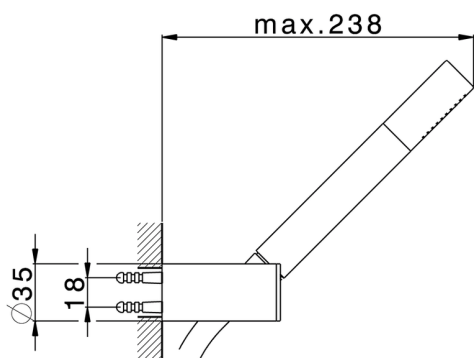

Shower set SHOWER_SS018360

MODEL **SS018360**

Shower set, wall mounted adjustable handshower bracket, Brass minimalistic one spray handshower, 150 cm SUPREME smooth flexible hose

AVAILABLE FINISHINGS

- **21** 21 Chrome
- **2F** 2F Brushed Nickel
- **2P** 2P Rose Gold
- **2Q** 2Q Black Titanium
- **40** 40 Matt Black
- **4Q** 4Q Matt White

CHARACTERISTICS

2025-01-02