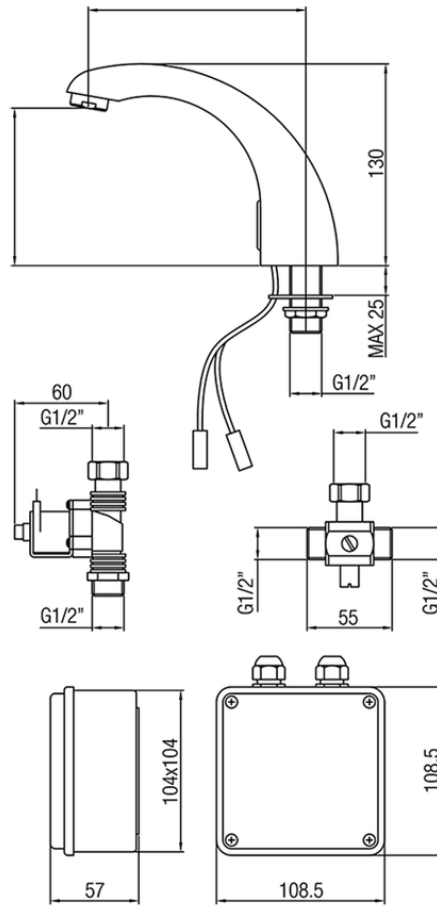

Washbasin electronic faucet COMMUNITY_303B.01H.

303B.01H.

<https://en.huberitalia.com/washbasin-electronic-faucet-community-303b-01h>

2024-12-18