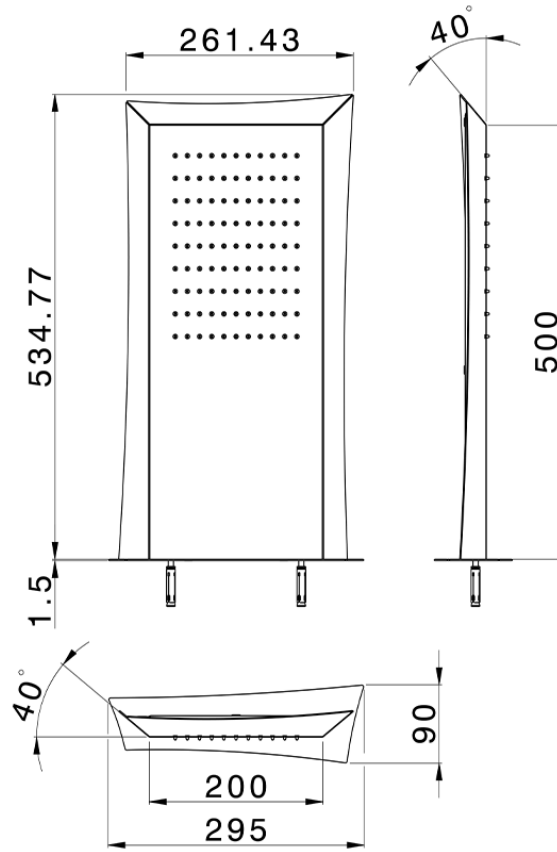

Trapezoidal wall-mounted showerhead ZEN_ZS122050

ZS122050

<https://en.huberitalia.com/trapezoidal-wall-mounted-showerhead-zen-zs122050>

2024-11-15