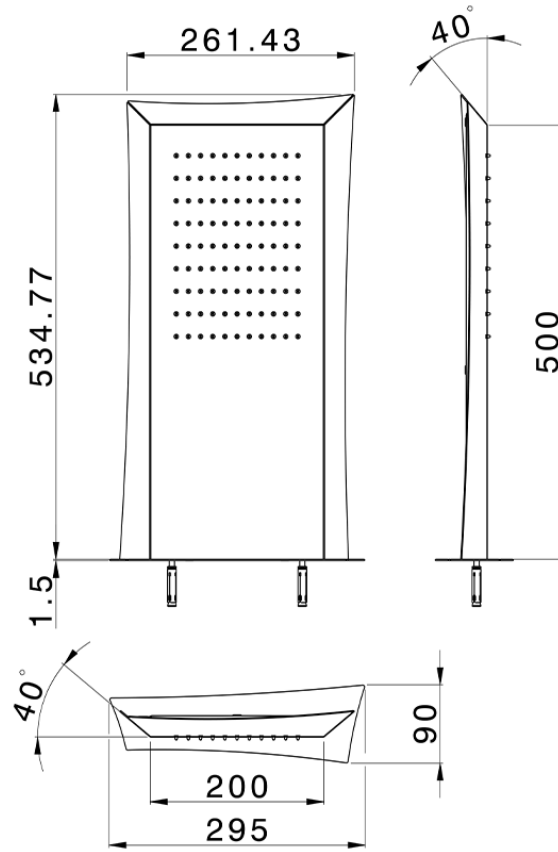

## Trapezoidal wall-mounted showerhead ZEN\_ZS122050

ZS122050

<https://en.huberitalia.com/trapezoidal-wall-mounted-showerhead-zen-zs122050>

2024-11-15