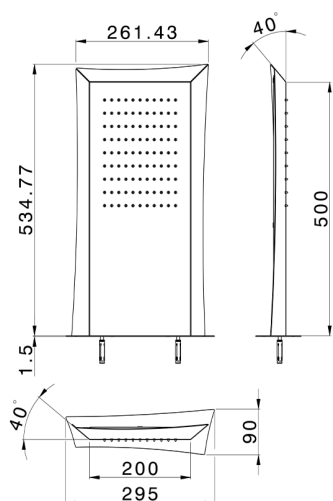

Trapezoidal wall-mounted showerhead ZEN_ZS122050

MODEL **ZS122050**

Trapezoidal wall-mounted showerhead, rain function, Stainless Steel AISI 304

AVAILABLE FINISHINGS

- **40** 40 Matt Black
- **4Q** 4Q Matt White
- **D1** D1 Brushed Inox
- **D2** D2 Polished Inox

CHARACTERISTICS

2024-11-15