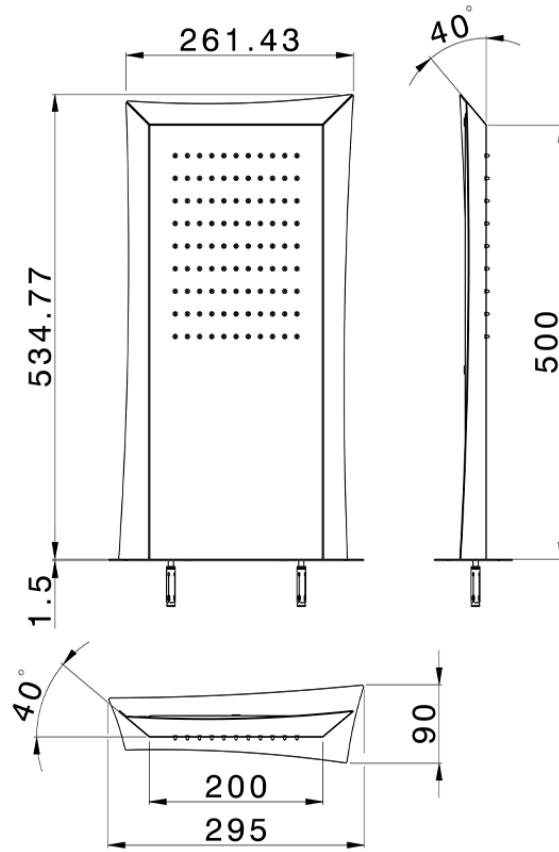

Trapezoidal wall-mounted showerhead ZEN_ZS122050

ZS122050

<https://en.huberitalia.com/trapezoidal-wall-mounted-showerhead-zen-zs122050>

2024-11-15