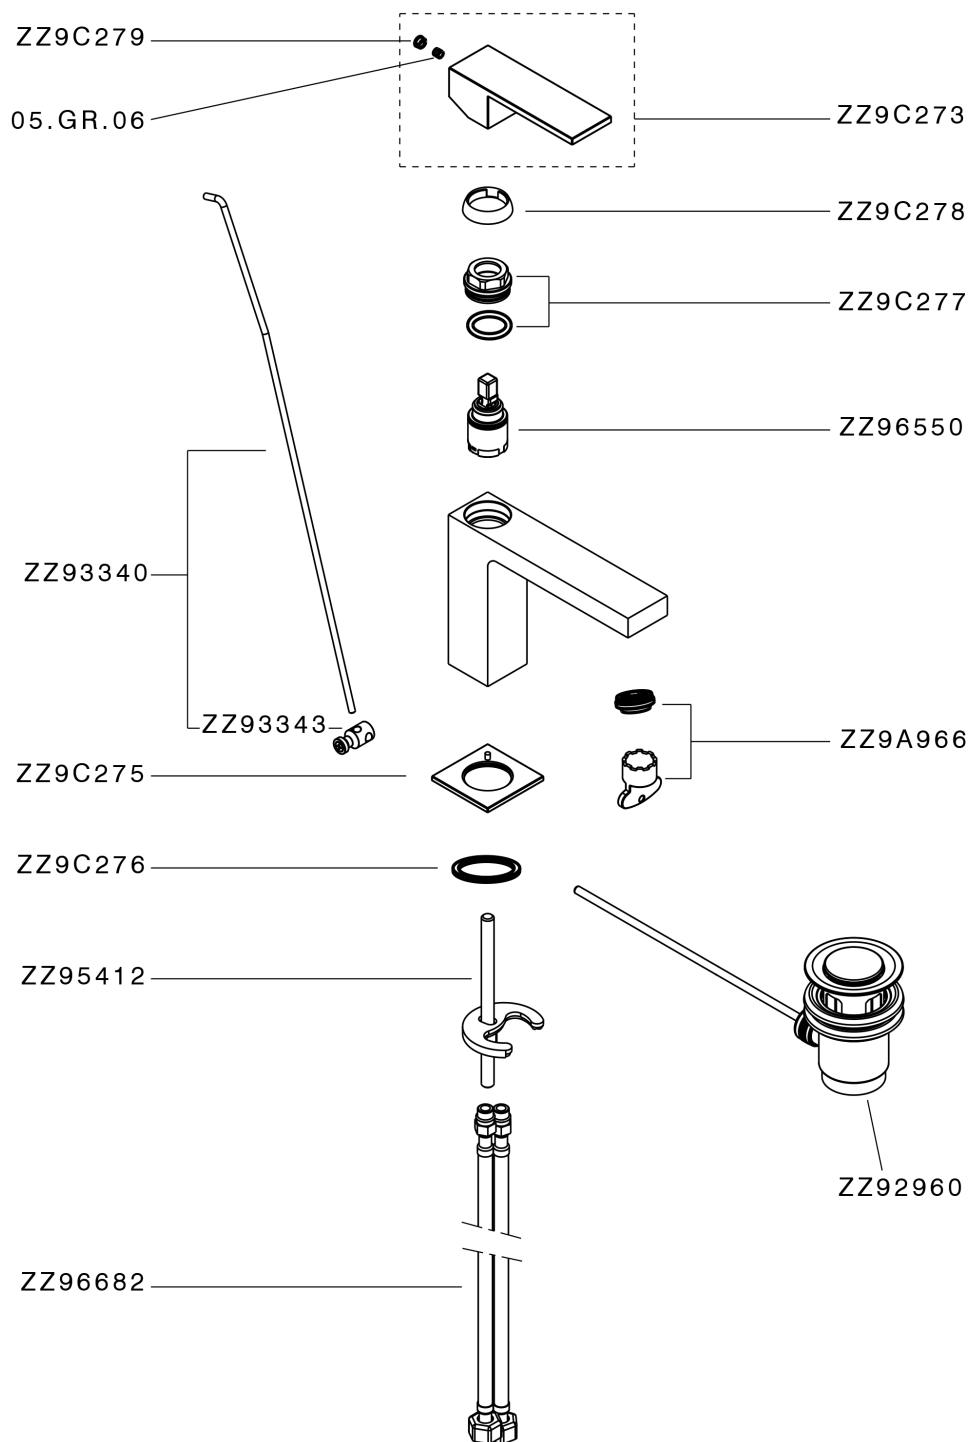

## Single lever washbasin mixer NUOVA EGO\_NE000514

NE000514

<https://en.huberitalia.com/single-lever-washbasin-mixer-nuova-ego-ne000514>

2024-12-22